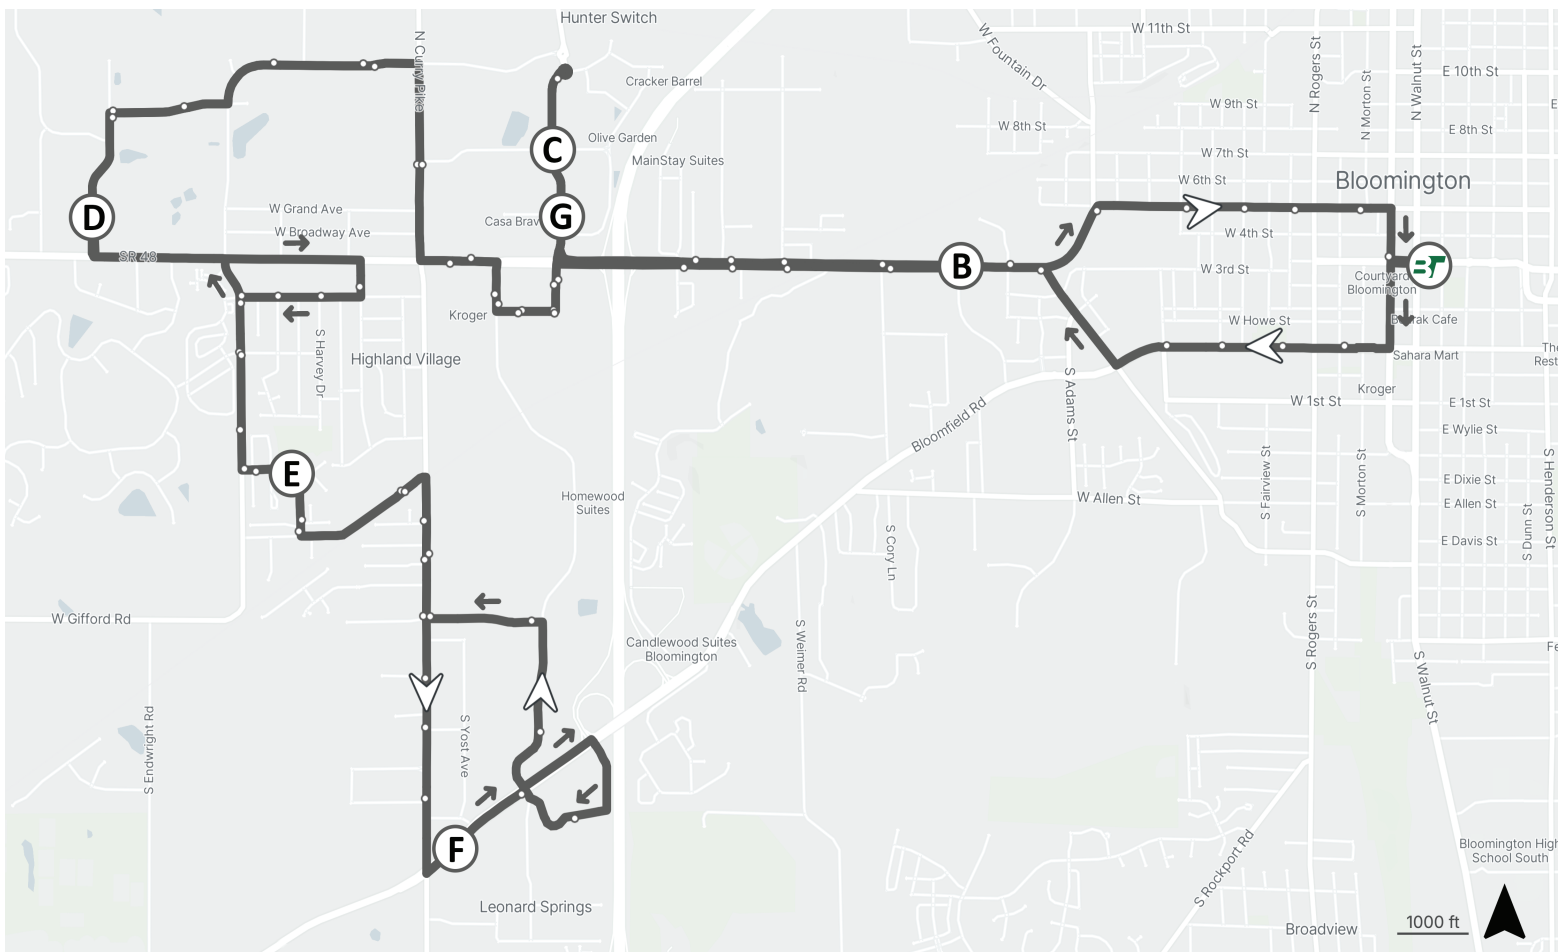

16

WEST SIDE

Effective June 1st, 2026

- A combination of the previous Routes 3W and 13, servicing West Side destinations
- Monday-Saturday:
 - Buses at each stop every 30 minutes
 - Buses depart from Downtown Transit Center at :10 and :40 after the hour
 - Three buses on route at all times
- Full round trip on route takes 90 minutes

Monday-Friday

Hours: 6:00 am-10:00 pm

Depart from Transit Center	Landmark Ave & 3rd St	Gates Dr & Alexander Dr	Ivy Tech (Outbound)	Woodside Dr & Sugar Maple	SR 45 @ Walmart	Ivy Tech (Inbound)	Gates Dr & Runkle Way	Arrive at Transit Center
A	B	C	D	E	F	D	G	A
					6:00 a	6:15 a	6:25 a	6:40 a
					6:20 a	6:35 a	6:45 a	7:05 a
					6:50 a	7:05 a	7:15 a	7:35 a
6:40 a	6:45 a	6:55 a	7:05 a	7:10 a	7:15 a	7:30 a	7:40 a	8:00 a
7:10 a	7:15 a	7:25 a	7:35 a	7:40 a	7:45 a	8:00 a	8:10 a	8:30 a
Repeats every 30 minutes until 8:40 pm								
8:40 p	8:45 p	8:55 p	9:05 p	9:10 p	9:15 p	9:30 p	9:40 p	10:00 p
9:10 p	9:15 p	9:25 p	9:35 p	9:40 p	9:45 p			

Saturday

Hours: 8:10 am-6:45 pm

Depart from Transit Center	Landmark Ave & 3rd St	Gates Dr & Alexander Dr	Ivy Tech (Outbound)	Woodside Dr & Sugar Maple	SR 45 @ Walmart	Ivy Tech (Inbound)	Gates Dr & Runkle Way	Arrive at Transit Center
A	B	C	D	E	F	D	G	A
8:10 a	8:15 a	8:25 a	8:35 a	8:40 a	8:45 a	9:00 a	9:10 a	9:30 a
8:40 a	8:45 a	8:55 a	9:05 a	9:10 a	9:15 a	9:30 a	9:40 a	10:00 a
Repeats every 30 minutes until 4:40 pm								
4:40 p	4:45 p	4:55 p	5:05 p	5:10 p	5:15 p	5:30 p	5:40 p	6:00 p
5:40 p	5:45 p	5:55 p	6:05 p	6:10 p	6:15 p			
6:10 p	6:15 p	6:25 p	6:35 p	6:40 p	6:45 p			

Key Timepoints Identified in Timetables.
Please Arrive 3-5 Minutes Before Scheduled Time.