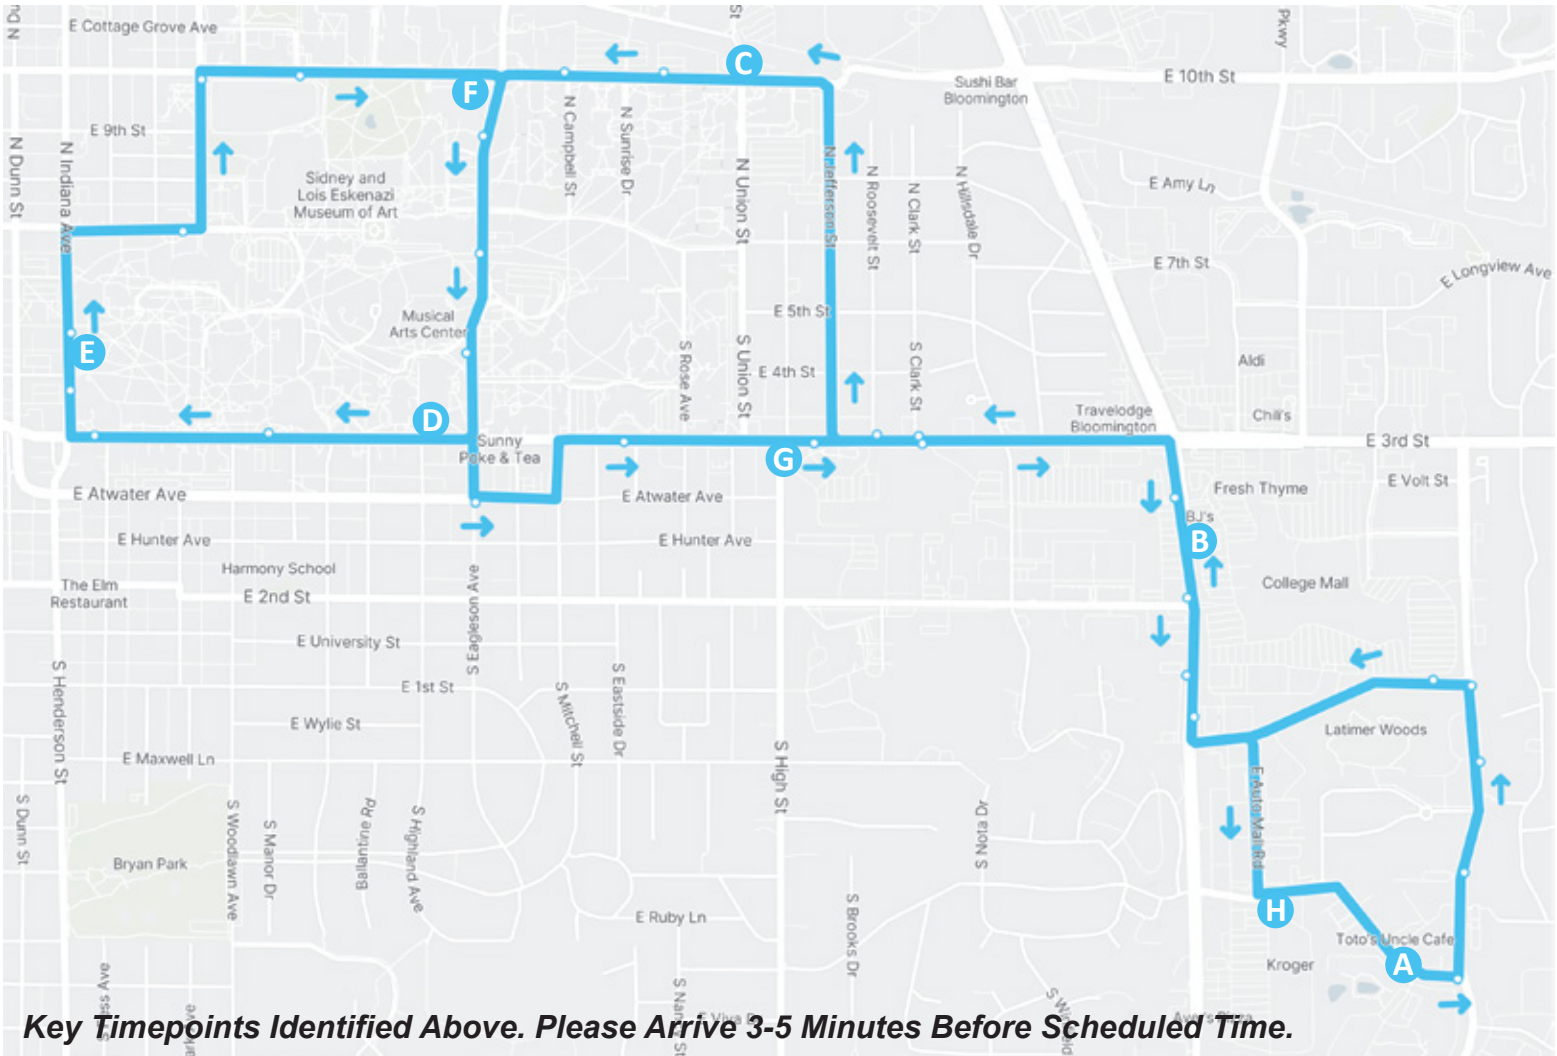

812-336-7433

BloomingtonTransit.com

Monday-Friday

Hours: 7:15 am-10:20 pm

Covenanter Dr @ Monroe Apts	College Mall Rd @ College Mall	10th St & Union St	3rd & Eagleson	Indiana Ave & Kirkwood	10th & Eagleson @ Wells Library	3rd & High St	Covenanter Dr & Auto Mall Rd	Covenanter Dr @ Monroe Apts
A	B	C	D	E	F	G	H	A
7:15 a	7:18 a	7:24 a	7:28 a	7:31 a	7:36 a	7:51 a	7:53 a	8:13 a
7:30 a	7:33 a	7:39 a	7:43 a	7:46 a	7:51 a	8:06 a	8:08 a	8:28 a
7:45 a	7:48 a	7:54 a	7:58 a	8:01 a	8:06 a	8:21 a	8:23 a	8:43 a
8:00 a	8:03 a	8:09 a	8:13 a	8:16 a	8:21 a	8:36 a	8:38 a	8:58 a
Repeats every 15 minutes until 7:45 pm								
7:45 p	7:48 p	7:54 p	7:58 p	8:01 p	8:06 p	8:21 p	8:23 p	8:43 p
8:15 p	8:18 p	8:24 p	8:28 p	8:31 p	8:36 p	8:51 p	8:53 p	9:13 p
8:45 p	8:48 p	8:54 p	8:58 p	9:01 p	9:06 p	9:21 p	9:23 p	9:43 p
9:15 p	9:18 p	9:24 p	9:28 p	9:31 p	9:36 p	9:51 p	9:53 p	9:58 p
9:45 p	9:48 p	9:54 p	9:58 p	10:01 p	10:06 p	10:21 p	10:23 p	10:28 p

IU Campus, Mall, Covenanter & Clarizz

Effective November 20, 2025

- Trip every 15 minutes during peak service hours
- Route adjustments: **NO** stop at Tulip Tree Apartments **ADDS SERVICE** to Jefferson St and additional portions of 3rd St
- Both Eastbound and Westbound buses travel south on Eagleson: **Be aware of headsign destination!**