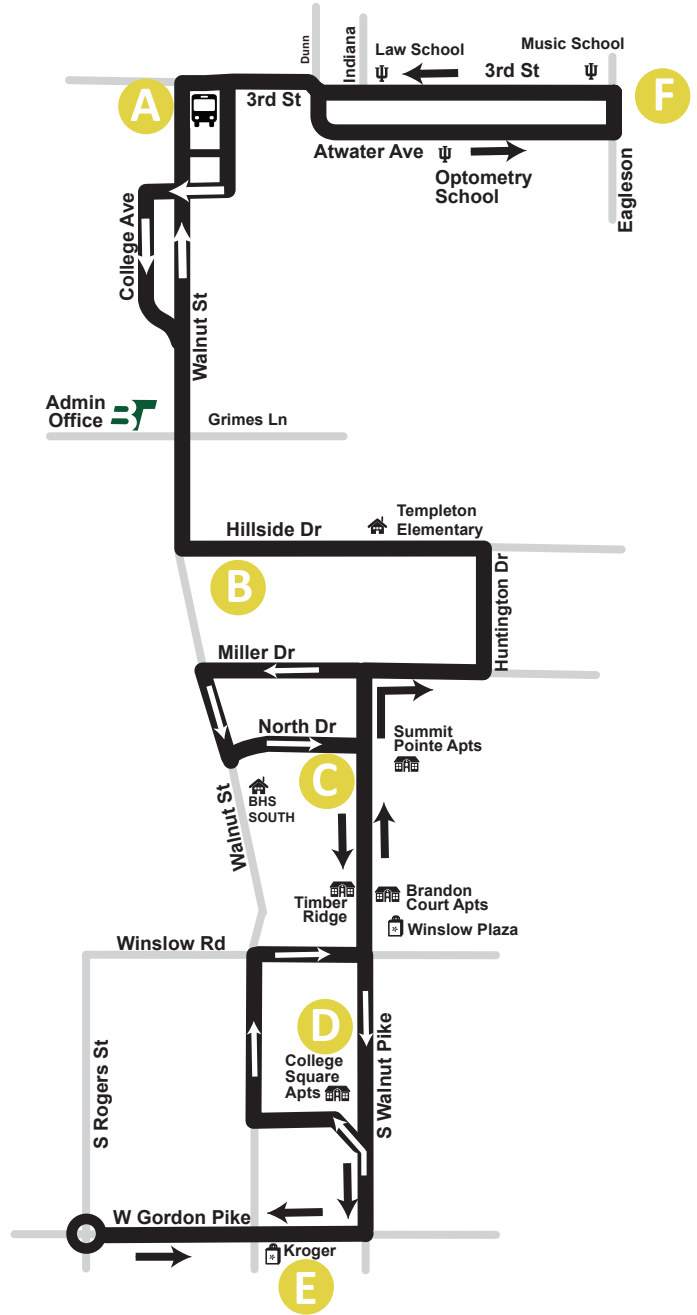

Map Not to Scale

Time Points Identified Below.  
Please Arrive Before Scheduled Time Identified.

	Leave 3rd & Walnut	Hillside & Lincoln	Henderson & North	College Square Apartments	Clear Creek Shopping Center	Henderson & North	Hillside & Lincoln	3rd & Eagleson	Arrive 3rd & Walnut
	A	B	C	D	E	C	B	F	A
<b>Mon-Fri 6:25 AM-9:30 PM ■ Saturday 7:25 AM-6:30 PM Hourly ■ *Sunday 8:25 AM-4:30 PM Hourly</b>									
	Grey Shade = No Saturday Service			6:25 AM	6:30 AM	6:40 AM	6:45 AM	6:55 AM	7:00 AM
				6:55 AM	7:00 AM	7:10 AM	7:15 AM	7:25 AM	7:30 AM
Sat	7:10 AM	7:14 AM	7:21 AM	7:25 AM	7:30 AM	7:40 AM	7:45 AM	7:55 AM	8:00 AM
Sat/Sun	7:40 AM	7:44 AM	7:51 AM	7:55 AM	8:00 AM	8:10 AM	8:15 AM	8:25 AM	8:30 AM
Sat/Sun	8:10 AM	8:14 AM	8:21 AM	8:25 AM*	8:30 AM	8:40 AM	8:45 AM	8:55 AM	9:00 AM
Sat/Sun	8:40 AM	8:44 AM	8:51 AM	8:55 AM	9:00 AM	9:10 AM	9:15 AM	9:25 AM	9:30 AM
Sat/Sun	9:10 AM	9:14 AM	9:21 AM	9:25 AM	9:30 AM	9:40 AM	9:45 AM	9:55 AM	10:00 AM
Sat/Sun	9:40 AM	9:44 AM	9:51 AM	9:55 AM	10:00 AM	10:10 AM	10:15 AM	10:25 AM	10:30 AM
Sat/Sun	10:10 AM	10:14 AM	10:21 AM	10:25 AM	10:30 AM	10:40 AM	10:45 AM	10:55 AM	11:00 AM
Sat/Sun	10:40 AM	10:44 AM	10:51 AM	10:55 AM	11:00 AM	11:10 AM	11:15 AM	11:25 AM	11:30 AM
Sat/Sun	11:10 AM	11:14 AM	11:21 AM	11:25 AM	11:30 AM	11:40 AM	11:45 AM	11:55 AM	12:00 PM
Sat/Sun	11:40 AM	11:44 AM	11:51 AM	11:55 AM	12:00 PM	12:10 PM	12:15 PM	12:25 PM	12:30 PM
Sat/Sun	12:10 PM	12:14 PM	12:21 PM	12:25 PM	12:30 PM	12:40 PM	12:45 PM	12:55 PM	1:00 PM
Sat/Sun	12:40 PM	12:44 PM	12:51 PM	12:55 PM	1:00 PM	1:10 PM	1:15 PM	1:25 PM	1:30 PM
Sat/Sun	1:10 PM	1:14 PM	1:21 PM	1:25 PM	1:30 PM	1:40 PM	1:45 PM	1:55 PM	2:00 PM
Sat/Sun	1:40 PM	1:44 PM	1:51 PM	1:55 PM	2:00 PM	2:10 PM	2:15 PM	2:25 PM	2:30 PM
Sat/Sun	2:10 PM	2:14 PM	2:21 PM	2:25 PM	2:30 PM	2:40 PM	2:45 PM	2:55 PM	3:00 PM
Sat/Sun	2:40 PM	2:44 PM	2:51 PM	2:55 PM	3:00 PM	3:10 PM	3:15 PM	3:25 PM	3:30 PM
Sat/Sun	3:10 PM	3:14 PM	3:21 PM	3:25 PM	3:30 PM	3:40 PM	3:45 PM	3:55 PM	4:00 PM
Sat/Sun	3:40 PM	3:44 PM	3:51 PM	3:55 PM	4:00 PM	4:10 PM	4:15 PM	4:25 PM	4:30 PM
Sat/Sun	4:10 PM	4:14 PM	4:21 PM	4:25 PM	4:30 PM*	4:40 PM	4:45 PM	4:55 PM	5:00 PM
Sat/Sun	4:40 PM	4:44 PM	4:51 PM	4:55 PM	5:00 PM	5:10 PM	5:15 PM	5:25 PM	5:30 PM
Sat	5:10 PM	5:14 PM	5:21 PM	5:25 PM	5:30 PM	5:40 PM	5:45 PM	5:55 PM	6:00 PM
Sat	5:40 PM	5:44 PM	5:51 PM	5:55 PM	6:00 PM	6:10 PM	6:15 PM	6:25 PM	6:30 PM
Sat	6:10 PM	6:14 PM	6:21 PM	6:25 PM	6:30 PM	6:40 PM	6:45 PM	6:55 PM	7:00 PM
	6:40 PM	6:44 PM	6:51 PM	6:55 PM	7:00 PM	7:10 PM	7:15 PM	7:25 PM	7:30 PM
	7:10 PM	7:14 PM	7:21 PM	7:25 PM	7:30 PM	7:40 PM	7:45 PM	7:55 PM	8:00 PM
	7:40 PM	7:44 PM	7:51 PM	7:55 PM	8:00 PM	8:10 PM	8:15 PM	8:25 PM	8:30 PM
	8:10 PM	8:14 PM	8:21 PM	8:25 PM	8:30 PM	8:40 PM	8:45 PM	8:55 PM	9:00 PM
	9:10 PM	9:14 PM	9:21 PM	9:25 PM	9:30 PM				