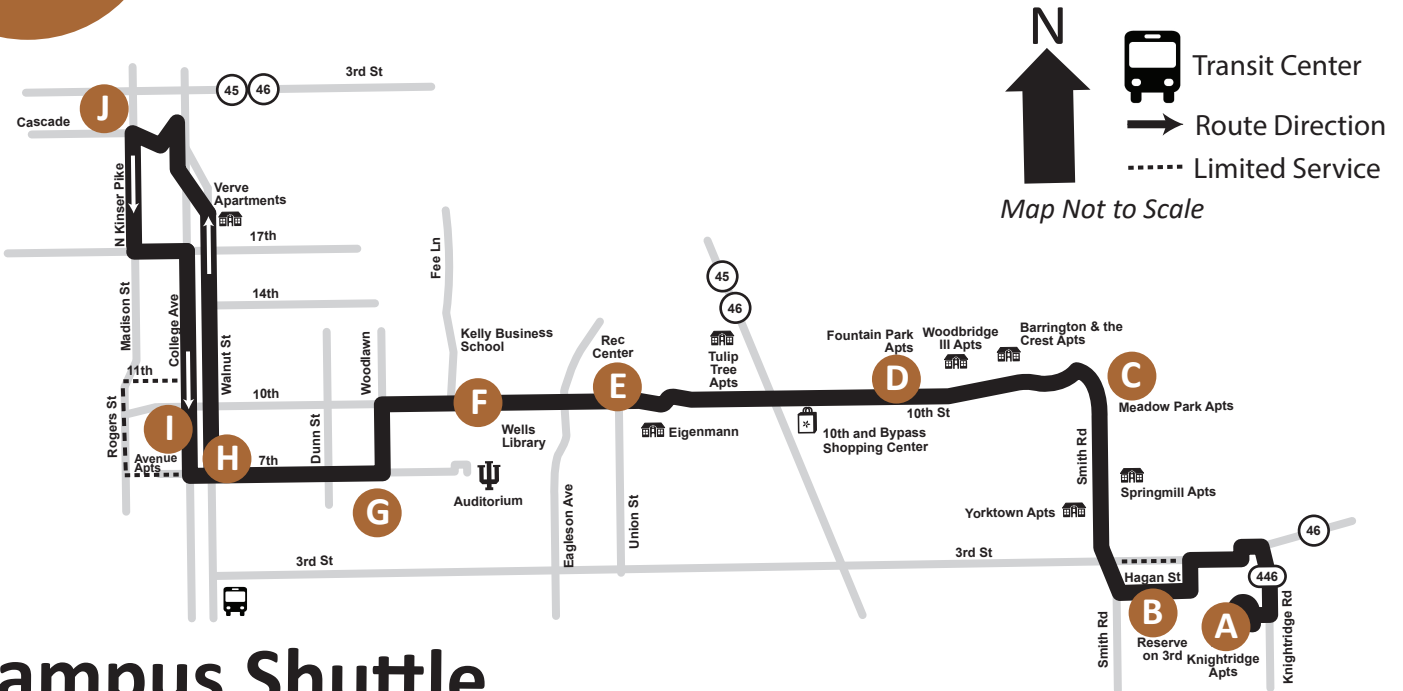

6 Campus Shuttle

WESTBOUND

Mon-Fri 7:10AM-11:00PM (40 Minute Service)
 Sat 7:30AM-6:40PM Sun 10:10AM-6:40PM (80 Minute Service)
 + IU Break Mon-Fri: 7:50AM-11:00PM (80 Minute Service)
 Sat 7:30AM-6:40PM Sun 10:10AM-6:40PM (80 Minute Service)

EASTBOUND

Mon-Fri 7:10AM-11:00PM (40 Minute Service)
 Sat 8:10AM-7:20PM Sun 9:30AM-7:20PM (80 Minute Service)
 + IU Break Mon-Fri: 7:10AM-10:30PM (80 Minute Service)
 Sat 8:10AM-7:20PM Sun 9:30AM-7:20PM (80 Minute Service)