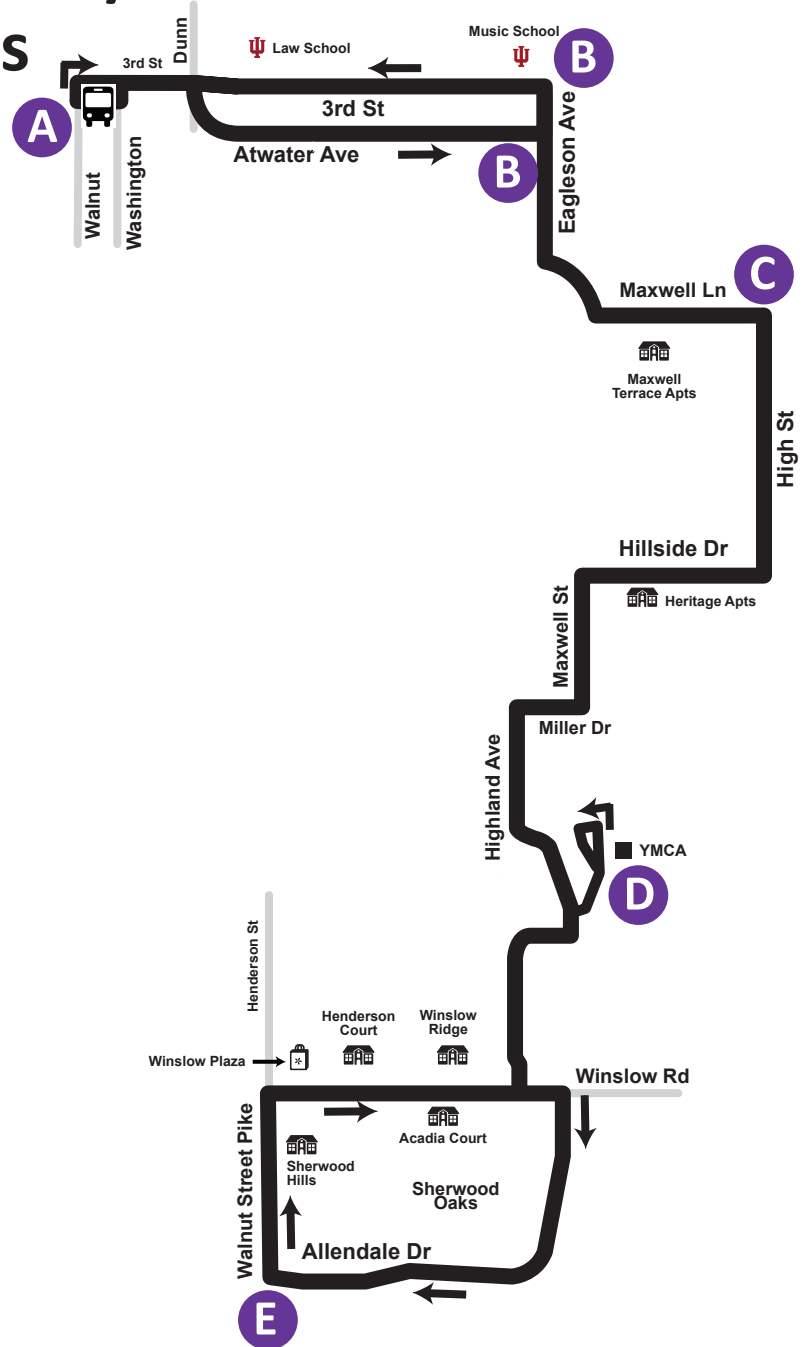

4

South High Street / Sherwood Oaks

Effective August 21, 2023

Schedule times subject to change without notice. BT is not responsible for delays caused by occurrences beyond our control like accidents, traffic, detours or weather condition. Please plan your travel accordingly.

Time Points Identified Below.
Please Arrive Before Scheduled Time Identified.

Leave 3rd & Walnut	Atwater & Eagleson	Maxwell & High	YMCA	Allendale & Walnut S-Pk	YMCA	Maxwell & High	3rd & Eagleson	Arrive 3rd & Walnut
A	B	C	D	E	D	C	B	A
Mon-Fri 6:35 AM - 9:35 PM ■ Saturday 8:10 AM - 6:35 PM ■ NO SUNDAY SERVICE								
Grey Shade = No Saturday Service				6:35 AM	6:41 AM	6:46 AM	6:51 AM	6:59 AM
7:10 AM	7:13 AM	7:18 AM	7:30 AM	7:35 AM	7:41 AM	7:46 AM	7:51 AM	7:59 AM
8:10 AM	8:13 AM	8:18 AM	8:30 AM	8:35 AM	8:41 AM	8:46 AM	8:51 AM	8:59 AM
9:10 AM	9:13 AM	9:18 AM	9:30 AM	9:35 AM	9:41 AM	9:46 AM	9:51 AM	9:59 AM
10:10 AM	10:13 AM	10:18 AM	10:30 AM	10:35 AM	10:41 AM	10:46 AM	10:51 AM	10:59 AM
11:10 AM	11:13 AM	11:18 AM	11:30 AM	11:35 AM	11:41 AM	11:46 AM	11:51 AM	11:59 AM
12:10 PM	12:13 PM	12:18 PM	12:30 PM	12:35 PM	12:41 PM	12:46 PM	12:51 PM	12:59 PM
1:10 PM	1:13 PM	1:18 PM	1:30 PM	1:35 PM	1:41 PM	1:46 PM	1:51 PM	1:59 PM
2:10 PM	2:13 PM	2:18 PM	2:30 PM	2:35 PM	2:41 PM	2:46 PM	2:51 PM	2:59 PM
3:10 PM	3:13 PM	3:18 PM	3:30 PM	3:35 PM	3:41 PM	3:46 PM	3:51 PM	3:59 PM
4:10 PM	4:13 PM	4:18 PM	4:30 PM	4:35 PM	4:41 PM	4:46 PM	4:51 PM	4:59 PM
5:10 PM	5:13 PM	5:18 PM	5:30 PM	5:35 PM	5:41 PM	5:46 PM	5:51 PM	5:59 PM
6:10 PM	6:13 PM	6:18 PM	6:30 PM	6:35 PM	6:41 PM	6:46 PM	6:51 PM	6:59 PM
7:10 PM	7:13 PM	7:18 PM	7:30 PM	7:35 PM	7:41 PM	7:46 PM	7:51 PM	7:59 PM
8:10 PM	8:13 PM	8:18 PM	8:30 PM	8:35 PM	8:41 PM	8:46 PM	8:51 PM	8:59 PM
9:10 PM	9:13 PM	9:18 PM	9:30 PM	9:35 PM				