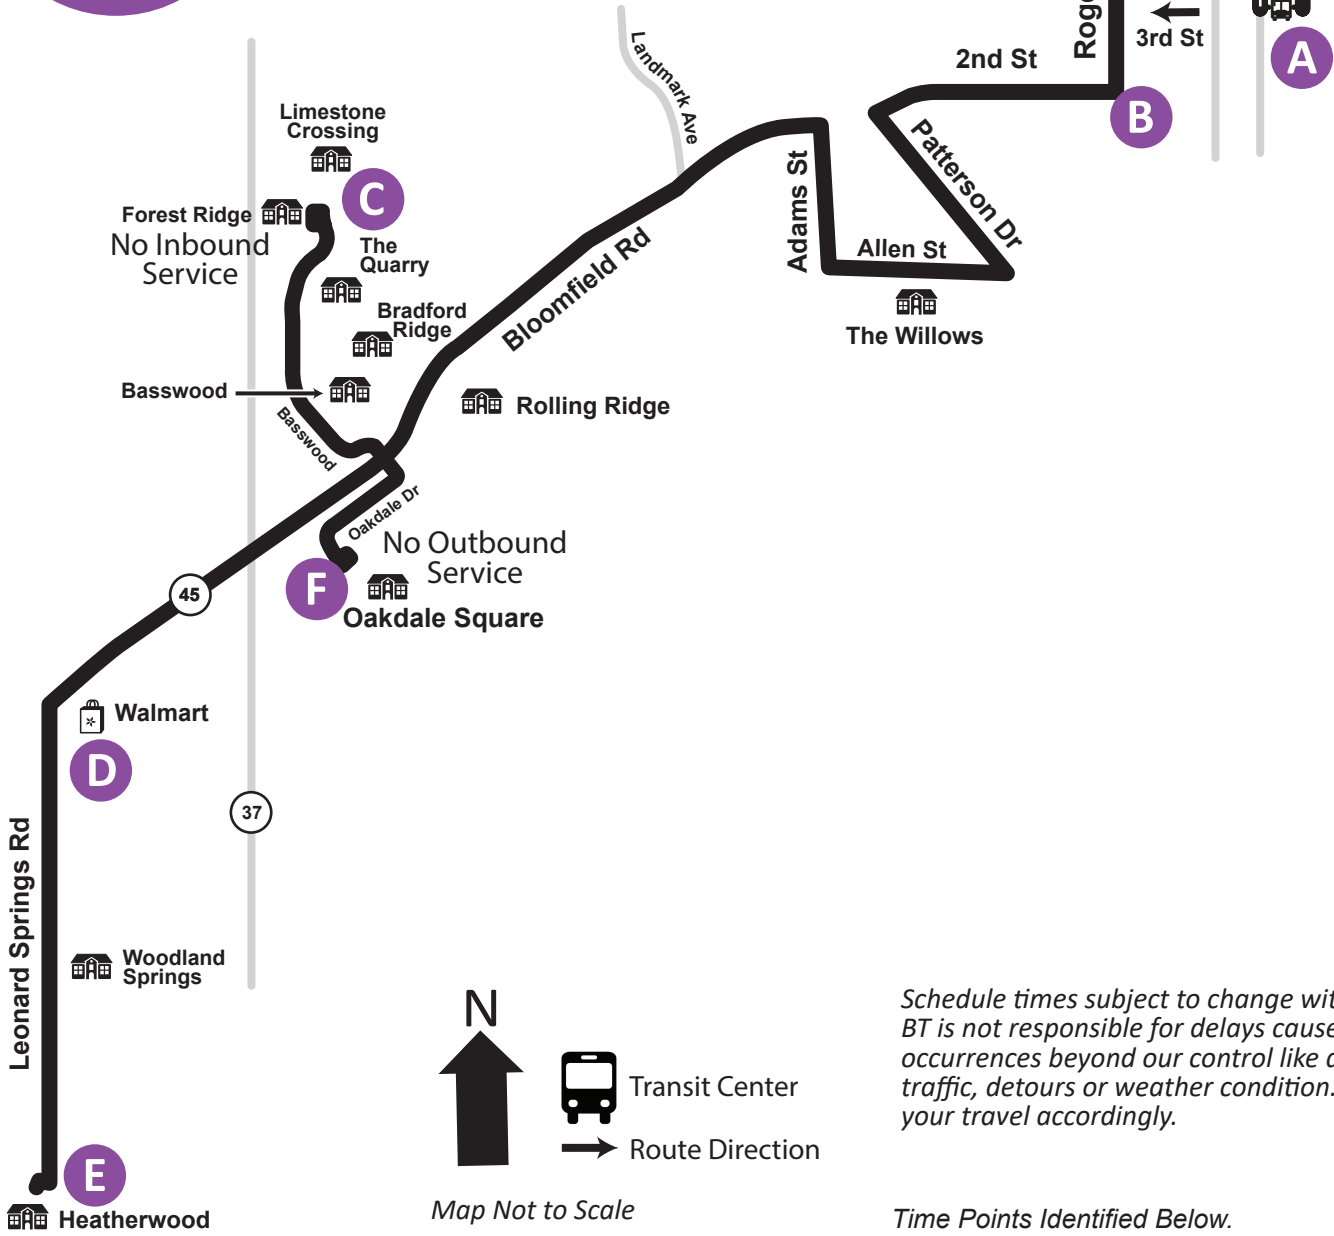

4

West Bloomfield Road/ Heatherwood

Effective August 21, 2023

Map Not to Scale

Schedule times subject to change without notice. BT is not responsible for delays caused by occurrences beyond our control like accidents, traffic, detours or weather condition. Please plan your travel accordingly.

Time Points Identified Below.
Please Arrive Before Scheduled Time Identified.

Leave 3rd & Walnut	2nd & Rogers	Basswood Forrest Ridge	Walmart	Heatherwood Apartments	Walmart	Basswood Forrest Ridge	Oakdale Square Apartments	2nd & Rogers	Arrive 3rd & Walnut	
A	B	C	D	E	D	C	F	B	A	
Mon - Fri 6:35 AM to 9:50 PM ■ Saturday 8:10 AM to 6:50 PM ■ No Sunday Service										
Grey Shade = No Saturday Service				6:35 AM	6:40 AM	6:45 AM	6:50 AM	6:56 AM	7:03 AM	
7:10 AM	7:15 AM	7:25 AM	7:32 AM	7:35 AM	7:40 AM	7:45 AM	7:50 AM	7:56 AM	8:03 AM	
8:10 AM	8:15 AM	8:25 AM	8:32 AM	8:35 AM	8:40 AM	8:45 AM	8:50 AM	8:56 AM	9:03 AM	
9:10 AM	9:15 AM	9:25 AM	9:32 AM	9:35 AM	9:40 AM	9:45 AM	9:50 AM	9:56 AM	10:03 AM	
10:10 AM	10:15 AM	10:25 AM	10:32 AM	10:35 AM	10:40 AM	10:45 AM	10:50 AM	10:56 AM	11:03 AM	
11:10 AM	11:15 AM	11:25 AM	11:32 AM	11:35 AM	11:40 AM	11:45 AM	11:50 AM	11:56 AM	12:03 PM	
12:10 PM	12:15 PM	12:25 PM	12:32 PM	12:35 PM	12:40 PM	12:45 PM	12:50 PM	12:56 PM	1:03 PM	
1:10 PM	1:15 PM	1:25 PM	1:32 PM	1:35 PM	1:40 PM	1:45 PM	1:50 PM	1:56 PM	2:03 PM	
2:10 PM	2:15 PM	2:25 PM	2:32 PM	2:35 PM	2:40 PM	2:45 PM	2:50 PM	2:56 PM	3:03 PM	
3:10 PM	3:15 PM	3:25 PM	3:32 PM	3:35 PM	3:40 PM	3:45 PM	3:50 PM	3:56 PM	4:03 PM	
4:10 PM	4:15 PM	4:25 PM	4:32 PM	4:35 PM	4:40 PM	4:45 PM	4:50 PM	4:56 PM	5:03 PM	
5:10 PM	5:15 PM	5:25 PM	5:32 PM	5:35 PM	5:40 PM	5:45 PM	5:50 PM	5:56 PM	6:03 PM	
6:10 PM	6:15 PM	6:25 PM	6:32 PM	6:35 PM	6:40 PM	6:45 PM	6:50 PM	6:56 PM	7:03 PM	
7:10 PM	7:15 PM	7:25 PM	7:32 PM	7:35 PM	7:40 PM	7:45 PM	7:50 PM	7:56 PM	8:03 PM	
8:10 PM	8:15 PM	8:25 PM	8:32 PM	8:35 PM	8:40 PM	8:45 PM	8:50 PM	8:56 PM	9:03 PM	
9:10 PM	9:15 PM	9:25 PM	9:32 PM	9:35 PM	9:40 PM	9:45 PM	9:50 PM			