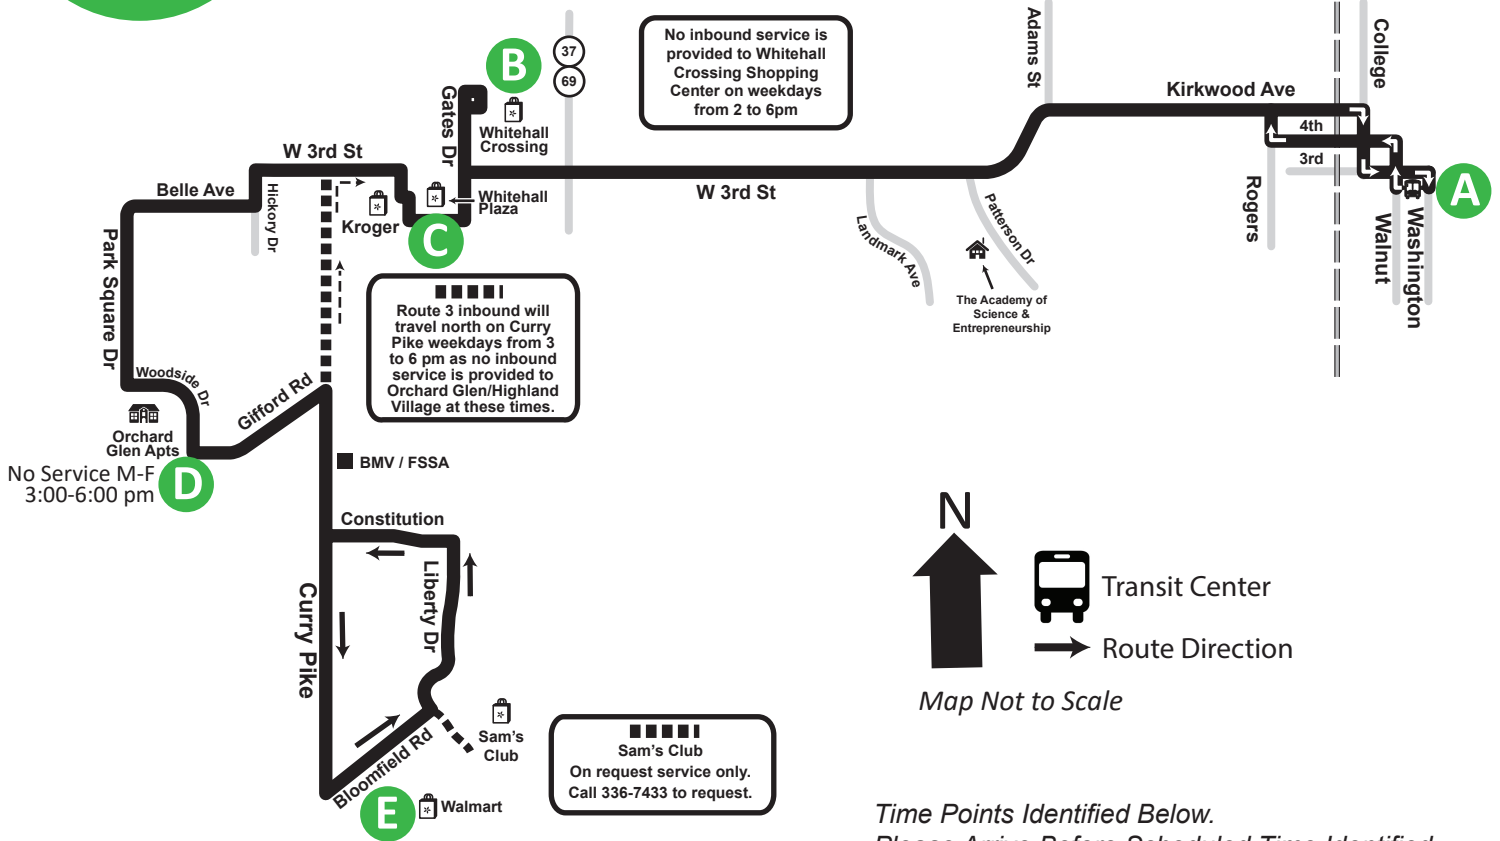

3

West Highland Village/ Curry Pike

Effective January 7, 2024

Schedule times subject to change without notice. BT is not responsible for delays caused by occurrences beyond our control like accidents, traffic, detours or weather condition. Please plan your travel accordingly.