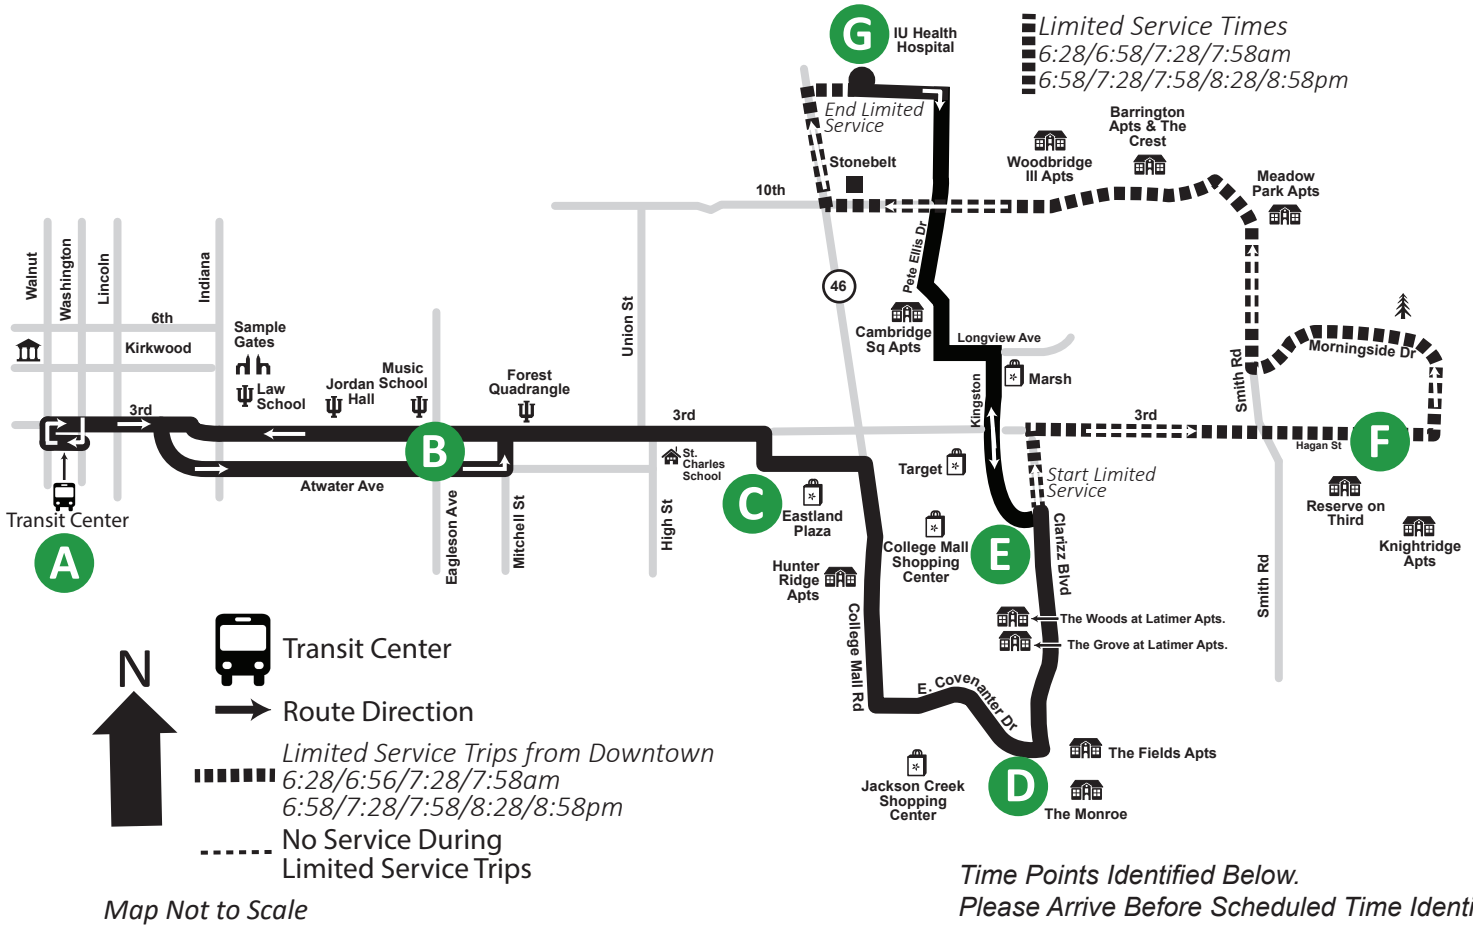

# East College Mall / IU Health Hospital

Effective August 21, 2023

Schedule times subject to change without notice. BT is not responsible for delays caused by occurrences beyond our control like accidents, traffic, detours or weather condition. Please plan your travel accordingly.