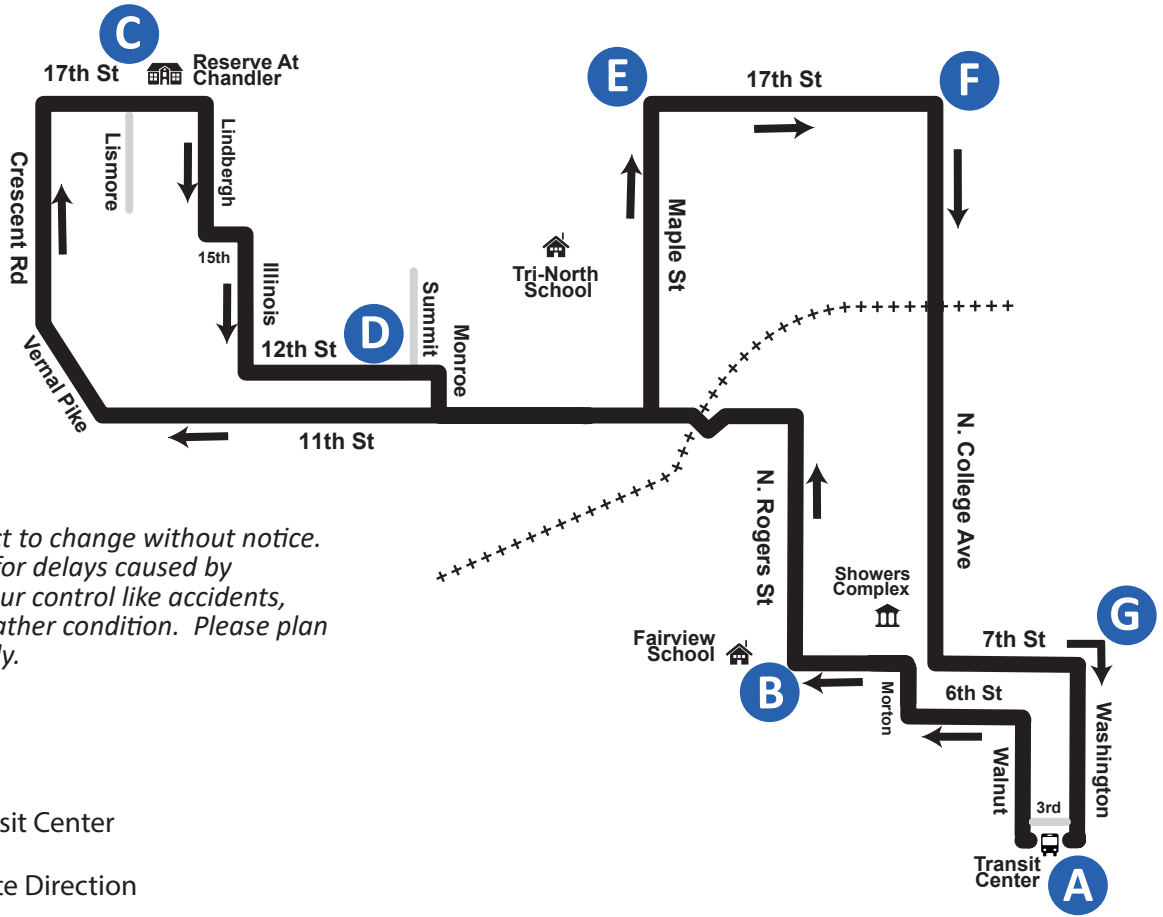

West 11th Street Via Showers Complex

Effective August 21, 2023

Schedule times subject to change without notice. BT is not responsible for delays caused by occurrences beyond our control like accidents, traffic, detours or weather condition. Please plan your travel accordingly.