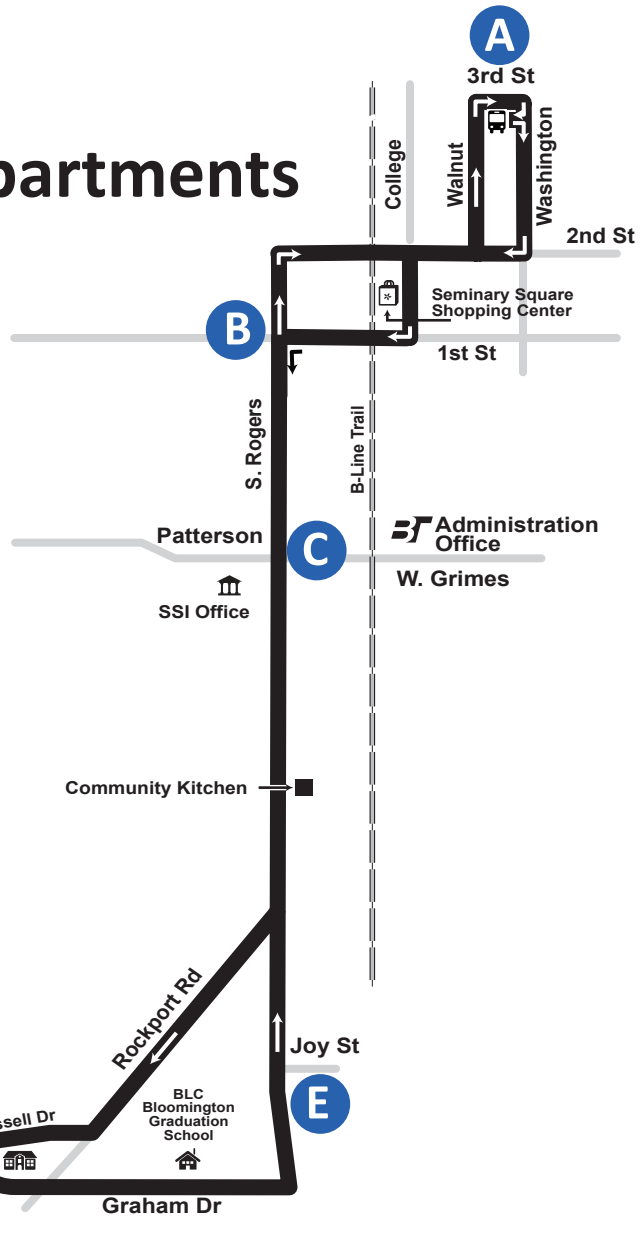

Map Not to Scale

Time Points Identified Below.  
Please Arrive Before Scheduled Time Identified.

	Leave 3rd & Walnut	Rogers & 1st	Rogers & Patterson	Country View Apartments	Rogers & Joy	Rogers & Patterson	Rogers & 1st	Arrive 3rd & Walnut
	A	B	C	D	E	C	B	A
	Mon-Fri 6:21 AM - 9:04 PM ■ Saturday 7:51 AM - 6:51 PM Hourly ■ *Sunday 8:51 AM - 4:04 PM Hourly							
	Grey Shade = No Saturday Service			6:21 AM	6:23 AM	6:26 AM	6:28 AM	6:34 AM
	6:40 AM	6:44 AM	6:46 AM	6:51 AM	6:53 AM	6:56 AM	6:58 AM	7:04 AM
	7:10 AM	7:14 AM	7:16 AM	7:21 AM	7:23 AM	7:26 AM	7:28 AM	7:34 AM
Sat	7:40 AM	7:44 AM	7:46 AM	7:51 AM	7:53 AM	7:56 AM	7:58 AM	8:04 AM
Sat/Sun	8:10 AM	8:14 AM	8:16 AM	8:21 AM	8:23 AM	8:26 AM	8:28 AM	8:34 AM
Sat/Sun	8:40 AM	8:44 AM	8:46 AM	*8:51 AM	8:53 AM	8:56 AM	8:58 AM	9:04 AM
Sat/Sun	9:10 AM	9:14 AM	9:16 AM	9:21 AM	9:23 AM	9:26 AM	9:28 AM	9:34 AM
Sat/Sun	9:40 AM	9:44 AM	9:46 AM	9:51 AM	9:53 AM	9:56 AM	9:58 AM	10:04 AM
Sat/Sun	10:10 AM	10:14 AM	10:16 AM	10:21 AM	10:23 AM	10:26 AM	10:28 AM	10:34 AM
Sat/Sun	10:40 AM	10:44 AM	10:46 AM	10:51 AM	10:53 AM	10:56 AM	10:58 AM	11:04 AM
Sat/Sun	11:10 AM	11:14 AM	11:16 AM	11:21 AM	11:23 AM	11:26 AM	11:28 AM	11:34 AM
Sat/Sun	11:40 AM	11:44 AM	11:46 AM	11:51 AM	11:53 AM	11:56 AM	11:58 AM	12:04 PM
Sat/Sun	12:10 PM	12:14 PM	12:16 PM	12:21 PM	12:23 PM	12:26 PM	12:28 PM	12:34 PM
Sat/Sun	12:40 PM	12:44 PM	12:46 PM	12:51 PM	12:53 PM	12:56 PM	12:58 PM	1:04 PM
Sat/Sun	1:10 PM	1:14 PM	1:16 PM	1:21 PM	1:23 PM	1:26 PM	1:28 PM	1:34 PM
Sat/Sun	1:40 PM	1:44 PM	1:46 PM	1:51 PM	1:53 PM	1:56 PM	1:58 PM	2:04 PM
Sat/Sun	2:10 PM	2:14 PM	2:16 PM	2:21 PM	2:23 PM	2:26 PM	2:28 PM	2:34 PM
Sat/Sun	2:40 PM	2:44 PM	2:46 PM	2:51 PM	2:53 PM	2:56 PM	2:58 PM	3:04 PM
Sat/Sun	3:10 PM	3:14 PM	3:16 PM	3:21 PM	3:23 PM	3:26 PM	3:28 PM	3:34 PM
Sat/Sun	3:40 PM	3:44 PM	3:46 PM	3:51 PM	3:53 PM	3:56 PM	3:58 PM	*4:04 PM
Sat	4:10 PM	4:14 PM	4:16 PM	4:21 PM	4:23 PM	4:26 PM	4:28 PM	4:34 PM
Sat	4:40 PM	4:44 PM	4:46 PM	4:51 PM	4:53 PM	4:56 PM	4:58 PM	5:04 PM
Sat	5:10 PM	5:14 PM	5:16 PM	5:21 PM	5:23 PM	5:26 PM	5:28 PM	5:34 PM
Sat	5:40 PM	5:44 PM	5:46 PM	5:51 PM	5:53 PM	5:56 PM	5:58 PM	6:04 PM
Sat	6:10 PM	6:14 PM	6:16 PM	6:21 PM	6:23 PM	6:26 PM	6:28 PM	6:34 PM
Sat	6:40 PM	6:44 PM	6:46 PM	6:51 PM	6:53 PM	6:56 PM	6:58 PM	7:04 PM
	7:40 PM	7:44 PM	7:46 PM	7:51 PM	7:53 PM	7:56 PM	7:58 PM	8:04 PM
	8:40 PM	8:44 PM	8:46 PM	8:51 PM	8:53 PM	8:56 PM	8:58 PM	9:04 PM