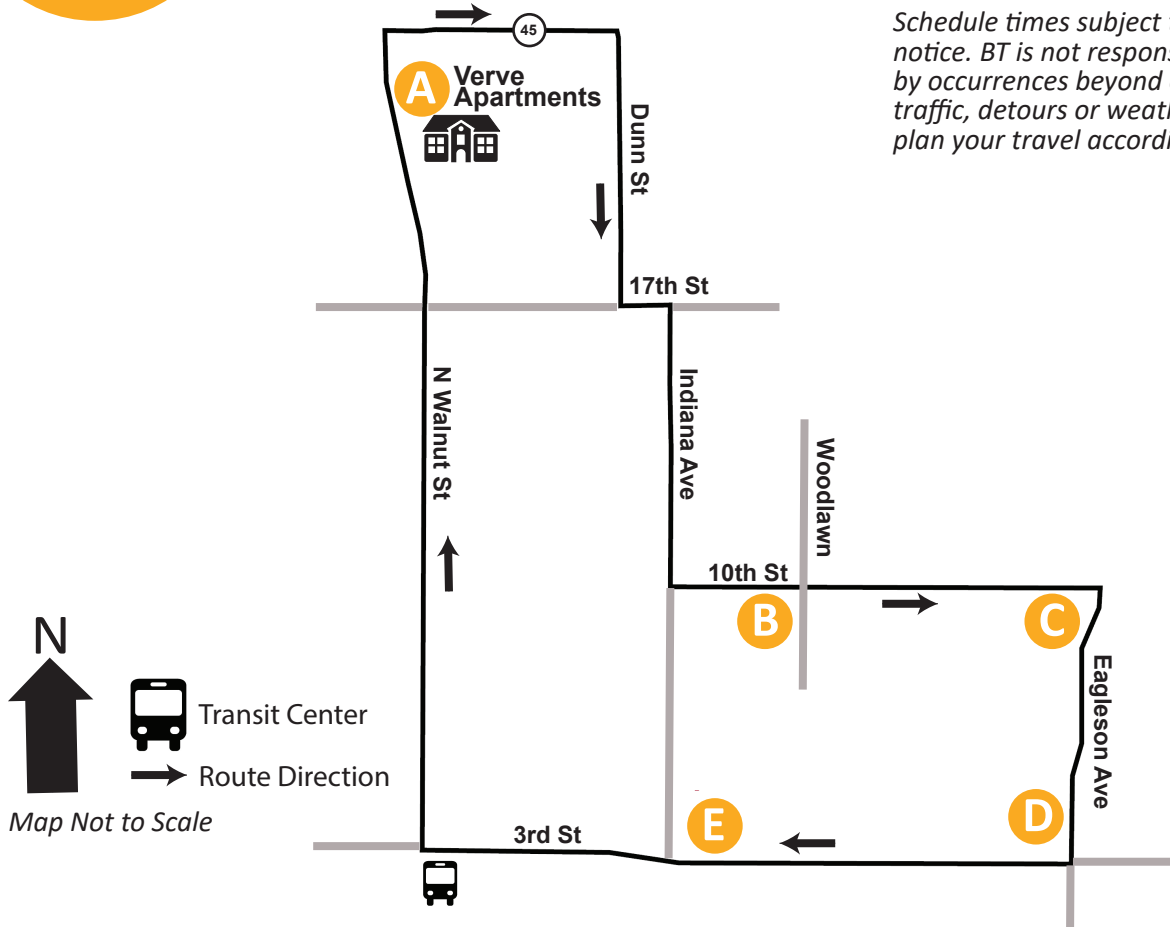

**This route stops at bus stops A plus bus stops on IU Campus.**

*Time Points Identified Below. Please Arrive Before Scheduled Time Identified.*

Leave Verve Apts	10th & Woodlawn	Wells Library	Musical Arts Center MAC	IU Law School	Arrive Verve Apts
<b>A</b>	<b>B</b>	<b>C</b>	<b>D</b>	<b>E</b>	<b>A</b>
<b>Monday-Thursday 7:00 AM - 6:52 PM    Friday 7:00 AM - 5:42 PM</b>					
7:00 AM	7:07 AM	7:10 AM	7:13 AM	7:17 AM	7:22 AM
7:30 AM	7:37 AM	7:40 AM	7:43 AM	7:47 AM	7:52 AM
8:00 AM	8:07 AM	8:10 AM	8:13 AM	8:17 AM	8:22 AM
8:30 AM	8:37 AM	8:40 AM	8:43 AM	8:47 AM	8:52 AM
9:00 AM	9:07 AM	9:10 AM	9:13 AM	9:17 AM	9:22 AM
9:30 AM	9:37 AM	9:40 AM	9:43 AM	9:47 AM	9:52 AM
10:00 AM	10:07 AM	10:10 AM	10:13 AM	10:17 AM	10:22 AM
10:30 AM	10:37 AM	10:40 AM	10:43 AM	10:47 AM	10:52 AM
11:00 AM	11:07 AM	11:10 AM	11:13 AM	11:17 AM	11:22 AM
11:30 AM	11:37 AM	11:40 AM	11:43 AM	11:47 AM	11:52 AM
12:00 PM	12:07 PM	12:10 PM	12:13 PM	12:17 PM	12:22 PM
12:30 PM	12:37 PM	12:40 PM	12:43 PM	12:47 PM	12:52 PM
1:00 PM	1:07 PM	1:10 PM	1:13 PM	1:17 PM	1:22 PM
1:30 PM	1:37 PM	1:40 PM	1:43 PM	1:47 PM	1:52 PM
2:00 PM	2:07 PM	2:10 PM	2:13 PM	2:17 PM	2:22 PM
2:40 PM	2:47 PM	2:50 PM	2:53 PM	2:57 PM	3:02 PM
3:20 PM	3:27 PM	3:30 PM	3:33 PM	3:37 PM	3:42 PM
4:00 PM	4:07 PM	4:10 PM	4:13 PM	4:17 PM	4:22 PM
4:40 PM	4:47 PM	4:50 PM	4:53 PM	4:57 PM	5:02 PM
5:20 PM	5:27 PM	5:30 PM	5:33 PM	5:37 PM	5:42 PM
6:00 PM	6:07 PM	6:10 PM	6:13 PM	6:17 PM	6:22 PM
6:30 PM	6:37 PM	6:40 PM	6:43 PM	6:47 PM	6:52 PM

**Verve residents must show driver apartment keyfob in order to ride *this route only* free. If a keyfob/IU card is not displayed to the driver, the regular fare will need to be paid.**

**All other Bloomington Transit Routes: Show driver IU card or pay fare when boarding.**