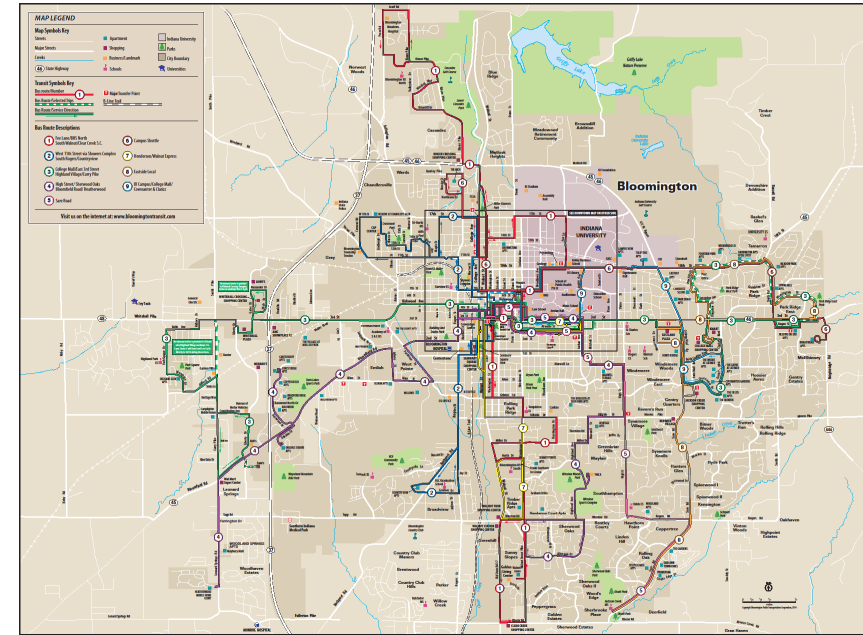

Bloomington Transit

BLOOMINGTON TRANSIT

Buses travel where no other outdoor advertising exists, taking your message directly to your audience.

- **Annual Ridership:** 3.1 million riders per year
- **Miles Driven:** 1,191,376 miles per year
- **Routes:** Buses cover downtown Bloomington and Indiana University
- **Media Tactics:** Variety of exterior & interior bus signage available

TRANSIT MARKETING TRANSIT FORMATS

King Panels

Queen Panels

Tail Panels

King Kongs

Queen Kongs

Full Wraps

Available Media Formats

Full Bus Wraps – Own The Entire Bus!

King Panels – Driver Side Panels below Windows

Bike Rack Panels – Located on the Bike Rack

King & Queen Kongs – Driver/Passenger Side Half-Wraps

Queen Panels – Passenger Side Panels below Windows

Media	Bus	Paratransit	Motorcoach	Rail	Shelters
ILLINOIS					
Chicago			●	●	
Quad Cities	●				
Quincy		●			
INDIANA					
Bloomington	●	●			
Crown Point		●			
Evansville		●			
Ft. Wayne		●			
Gary	●	●			●
Indianapolis		●			●
Lafayette		●			
Michigan City		●			
South Bend	●	●			●
Terra Haute	●	●			
Valparaiso		●			
Vincennes		●			
OHIO					
Sandusky		●			
Toledo		●			
MICHIGAN					
Kalamazoo	●	●			
TEXAS					
Abilene	●				
Dallas-Ft Worth	●				
San Antonio	●				