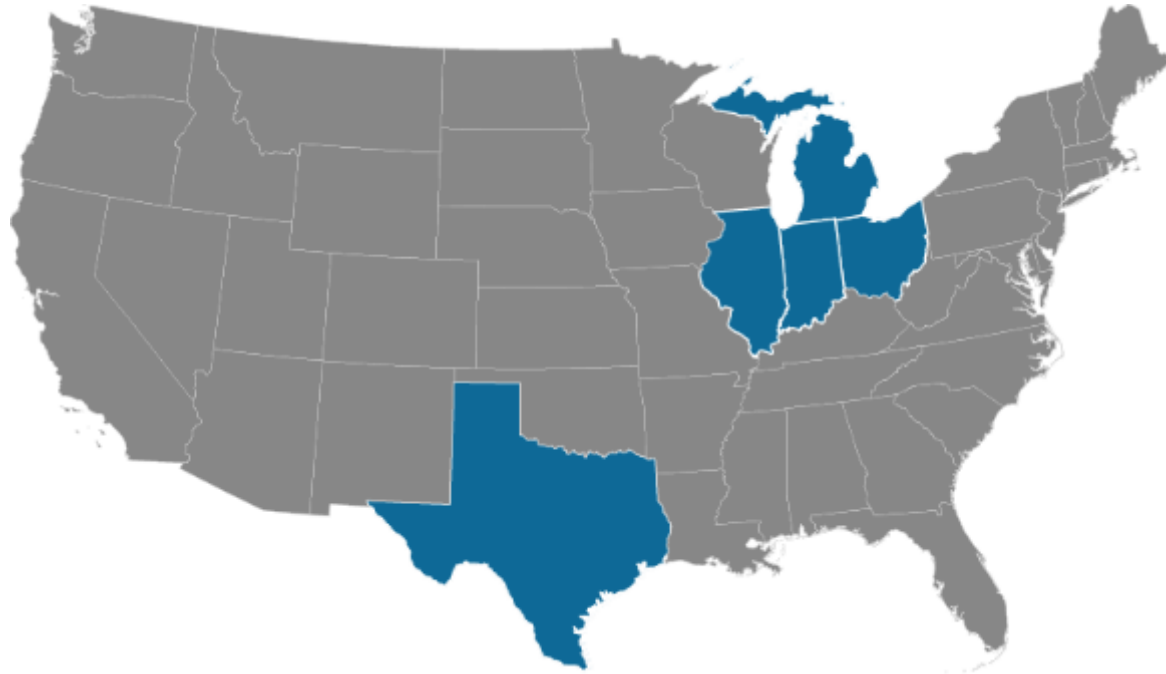

Bloomington Transit

BLOOMINGTON TRANSIT

Buses travel where no other outdoor advertising exists, taking your message directly to your audience.

- **Annual Ridership:** 3.1 million riders per year
- **Miles Driven:** 1,191,376 miles per year
- **Routes:** Buses cover downtown Bloomington and Indiana University
- **Media Tactics:** Variety of exterior & interior bus signage available

Tail Panels – Located on the Back of each Bus

Interior Car Cards – Located along the side of the Bus & above the exit

Michelangelo Interiors – Located on the Ceiling of the Aisle

TRANSIT MARKETING

AVAILABLE FORMATS BY MARKET

Media	Bus	Paratransit	Motorcoach	Rail	Shelters
ILLINOIS					
Chicago			●	●	
Quad Cities	●				
Quincy		●			
INDIANA					
Bloomington	●	●			
Crown Point		●			
Evansville		●			
Ft. Wayne		●			
Gary	●	●			●
Indianapolis		●			●
Lafayette		●			
Michigan City		●			
South Bend	●	●			●
Terra Haute	●	●			
Valparaiso		●			
Vincennes		●			
OHIO					
Sandusky		●			
Toledo		●			
MICHIGAN					
Kalamazoo	●	●			
TEXAS					
Abilene	●				
Dallas-Ft Worth	●				
San Antonio	●				