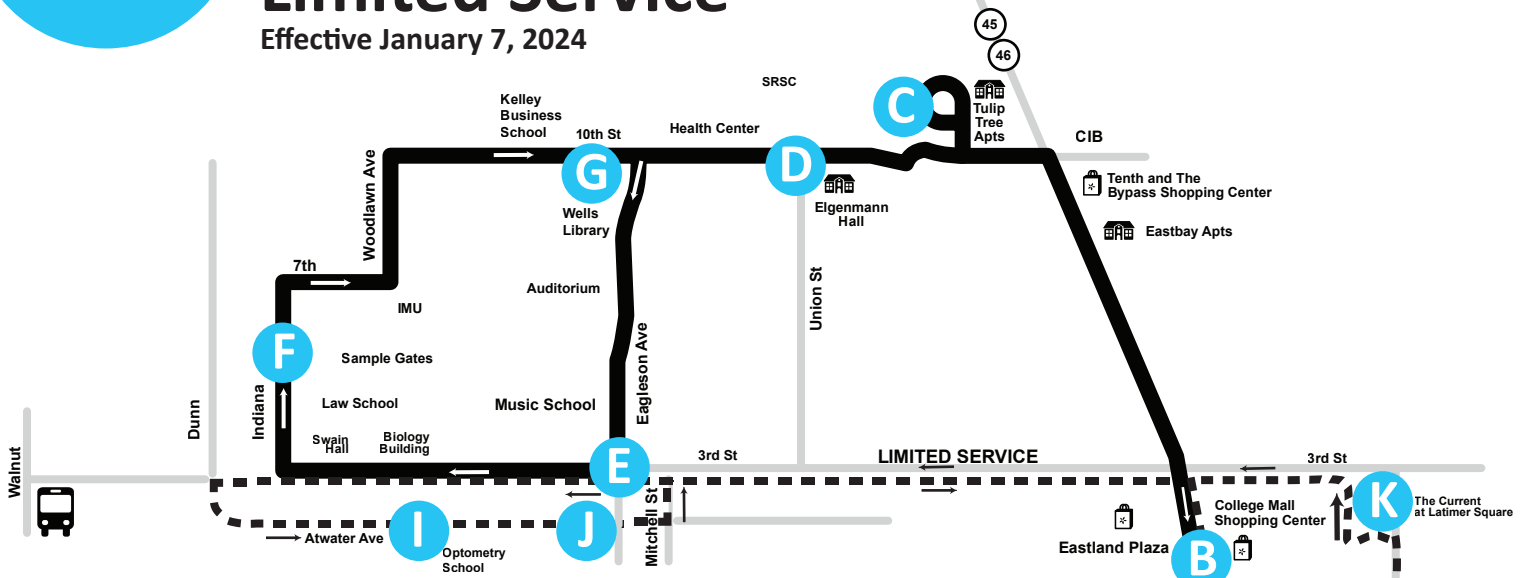

# IU Campus / Mall / Covenanter & Clarizz Limited Service

Effective January 7, 2024

Schedule times subject to change without notice. BT is not responsible for delays caused by occurrences beyond our control like accidents, traffic, detours or weather condition. Please plan your travel accordingly.

Time Points Identified Below. Please Arrive Before Scheduled Time Identified.

The Monroe	College Mall	Tulip Tree Apts	10th & Union	3rd & Eagleson	Sample Gates	Wells Library	Eigenmann Hall	Tulip Tree Apts	College Mall	Jackson Creek	The Monroe
<b>A</b>	<b>B</b>	<b>C</b>	<b>D</b>	<b>E</b>	<b>F</b>	<b>G</b>	<b>D</b>	<b>C</b>	<b>B</b>	<b>H</b>	<b>A</b>

## 9 LIMITED SERVICE

7:40AM-7:40PM Monday-Friday  
IU Fall and Spring **NO SERVICE IU BREAK**

Monroe Apts	Current Apts	3rd & Eagleson	Optometry School	Atwater & Eagleson	College Mall	Monroe Apts
<b>A</b>	<b>K</b>	<b>E</b>	<b>I</b>	<b>J</b>	<b>B</b>	<b>A</b>
7:40	7:43	7:48	7:53	7:57	8:04	8:20
8:20	8:23	8:28	8:33	8:37	8:44	9:00
9:00	9:03	9:08	9:13	9:17	9:24	9:40
9:40	9:43	9:48	9:53	9:57	10:04	10:20
10:20	10:23	10:28	10:33	10:37	10:44	11:00
11:00	11:03	11:08	11:13	11:17	11:24	11:40
11:40	11:43	11:48	11:53	11:57	12:04	12:20
12:20	12:23	12:28	12:33	12:37	12:44	1:00
1:00	1:03	1:08	1:13	1:17	1:24	1:40
1:40	1:43	1:48	1:53	1:57	2:04	2:20
2:20	2:23	2:28	2:33	2:37	2:44	3:00
3:00	3:03	3:08	3:13	3:17	3:24	3:40
3:40	3:43	3:48	3:53	3:57	4:04	4:20
4:20	4:23	4:28	4:33	4:37	4:44	5:00
5:00	5:03	5:08	5:13	5:17	5:24	5:40
5:40	5:43	5:48	5:53	5:57	6:04	6:20
6:20	6:23	6:28	6:33	6:37	6:44	7:00
7:00	7:03	7:08	7:13	7:17	7:24	7:40