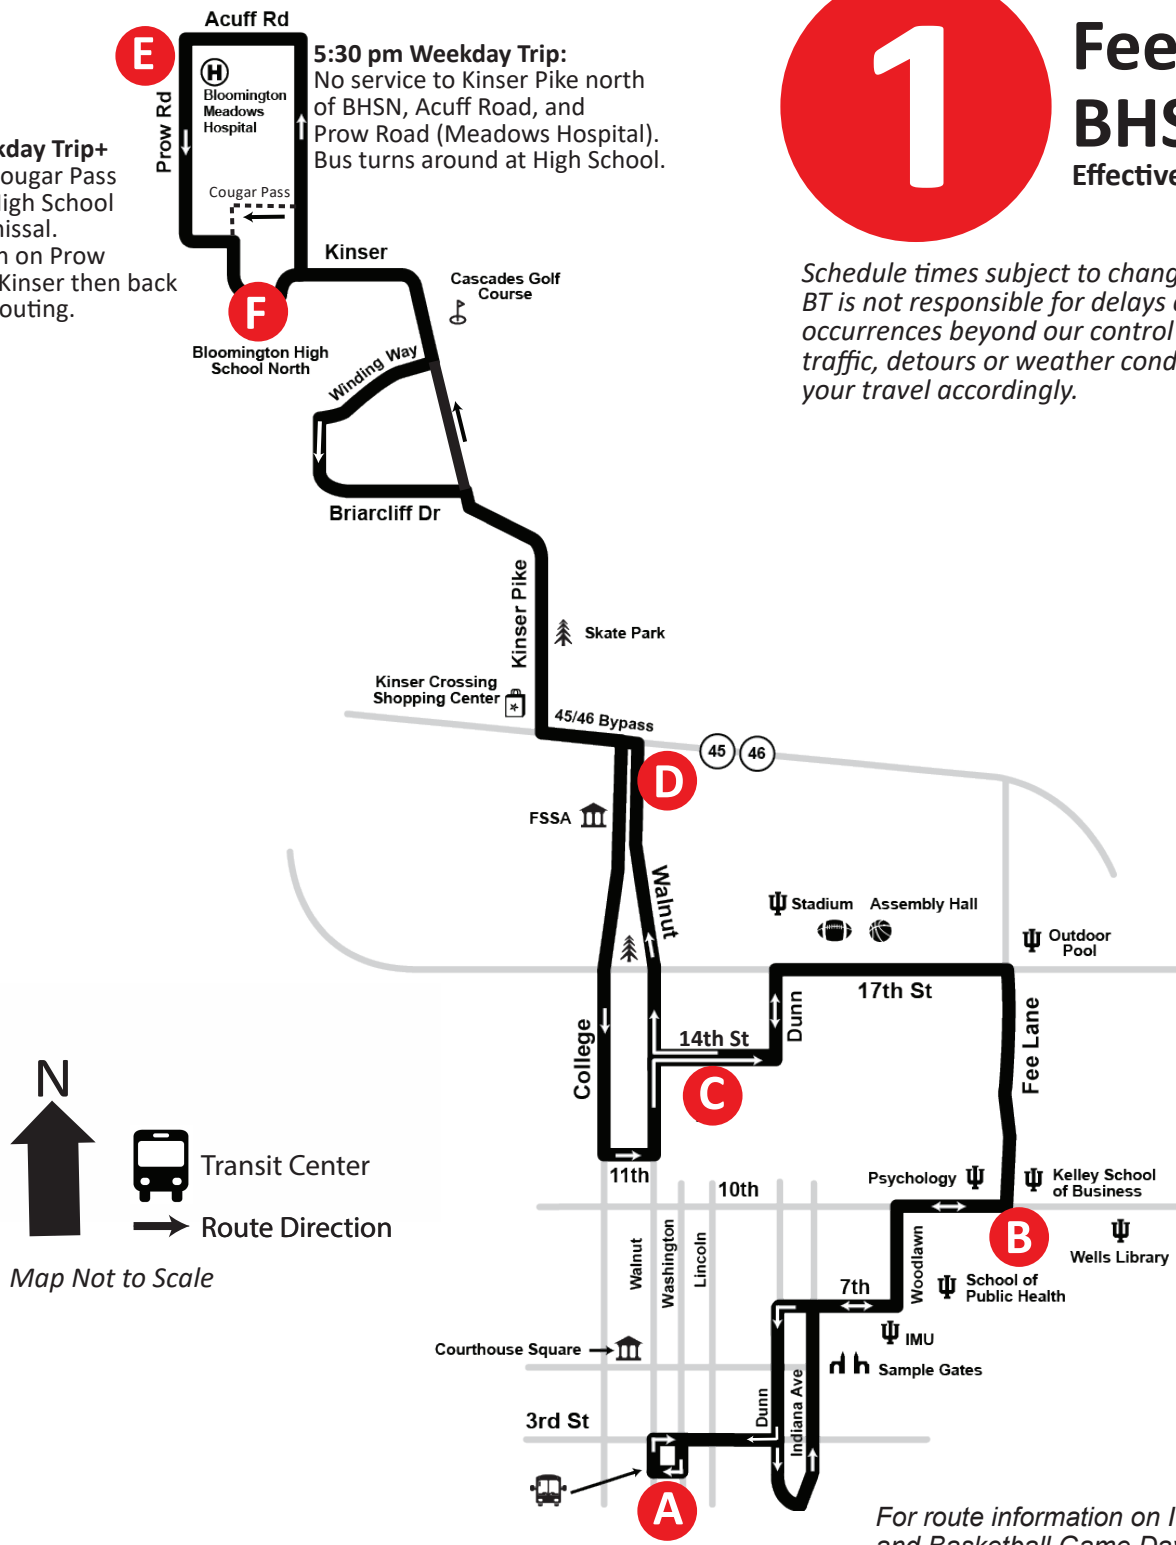

+2:10 Weekday Trip+
 Bus takes Cougar Pass to bypass High School during dismissal. Travel north on Prow to Acuff to Kinser then back to regular routing.

5:30 pm Weekday Trip:
 No service to Kinser Pike north of BHSN, Acuff Road, and Prow Road (Meadows Hospital). Bus turns around at High School.

Fee Lane BHS North

Effective January 7, 2024

Schedule times subject to change without notice. BT is not responsible for delays caused by occurrences beyond our control like accidents, traffic, detours or weather condition. Please plan your travel accordingly.