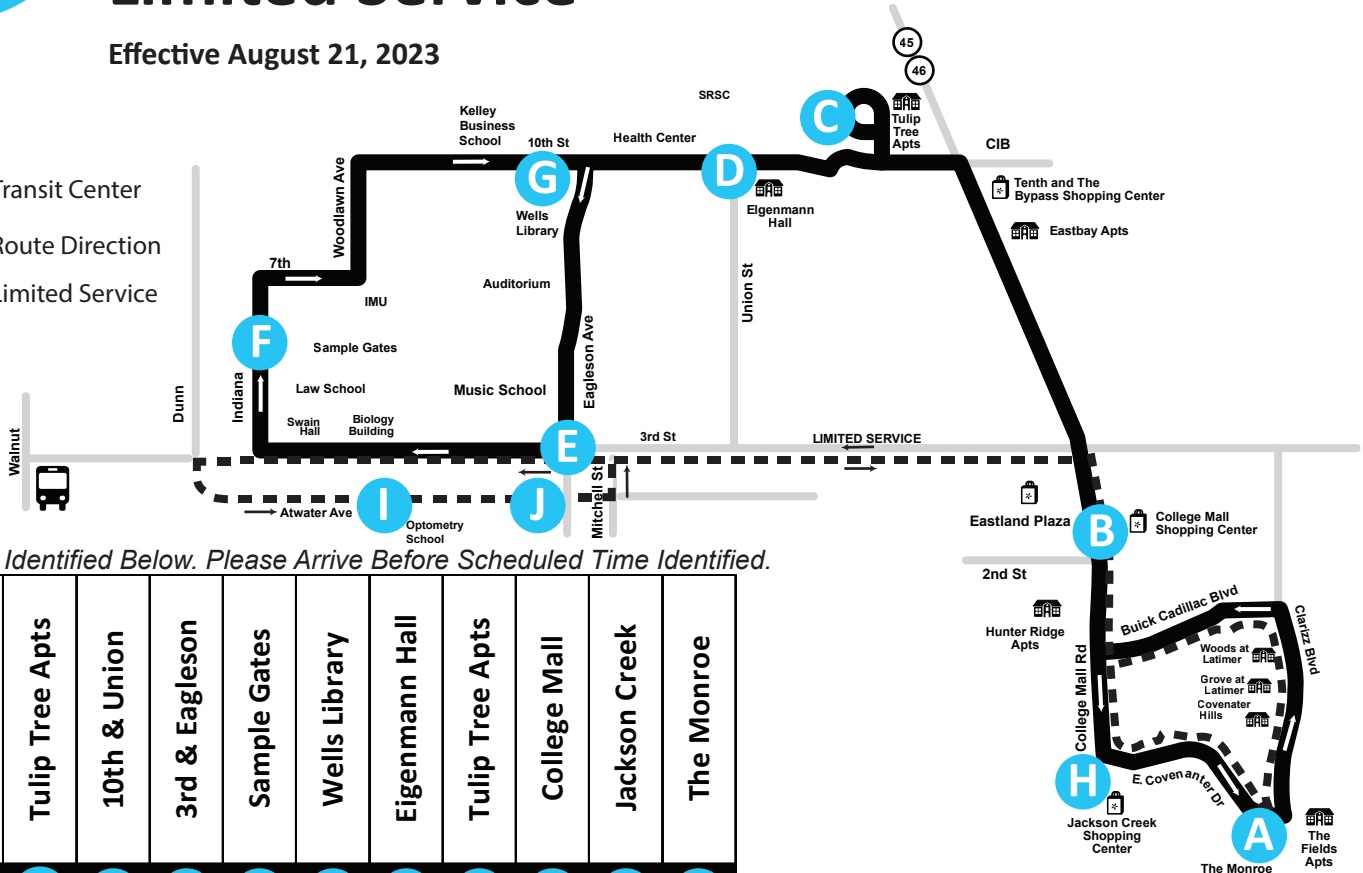

IU Campus / Mall / Covenanter & Clarizz Limited Service

Effective August 21, 2023

Schedule times subject to change without notice. BT is not responsible for delays caused by occurrences beyond our control like accidents, traffic, detours or weather condition. Please plan your travel accordingly.

Time Points Identified Below. Please Arrive Before Scheduled Time Identified.

The Monroe	College Mall	Tulip Tree Apts	10th & Union	3rd & Eagleson	Sample Gates	Wells Library	Eigenmann Hall	Tulip Tree Apts	College Mall	Jackson Creek	The Monroe
A	B	C	D	E	F	G	D	C	B	H	A

9 LIMITED SERVICE

8:15AM-7:15PM
Monday-Friday
IU Fall and Spring
NO SERVICE IU BREAK & SUMMER

The Monroe	College Mall	3rd & Eagleson	Optometry School	Atwater & Eagleson	College Mall	The Monroe
A	B	E	I	J	B	A
:45	:48	:51	:55	:58	:04	:15
:15	:18	:21	:25	:28	:34	:45