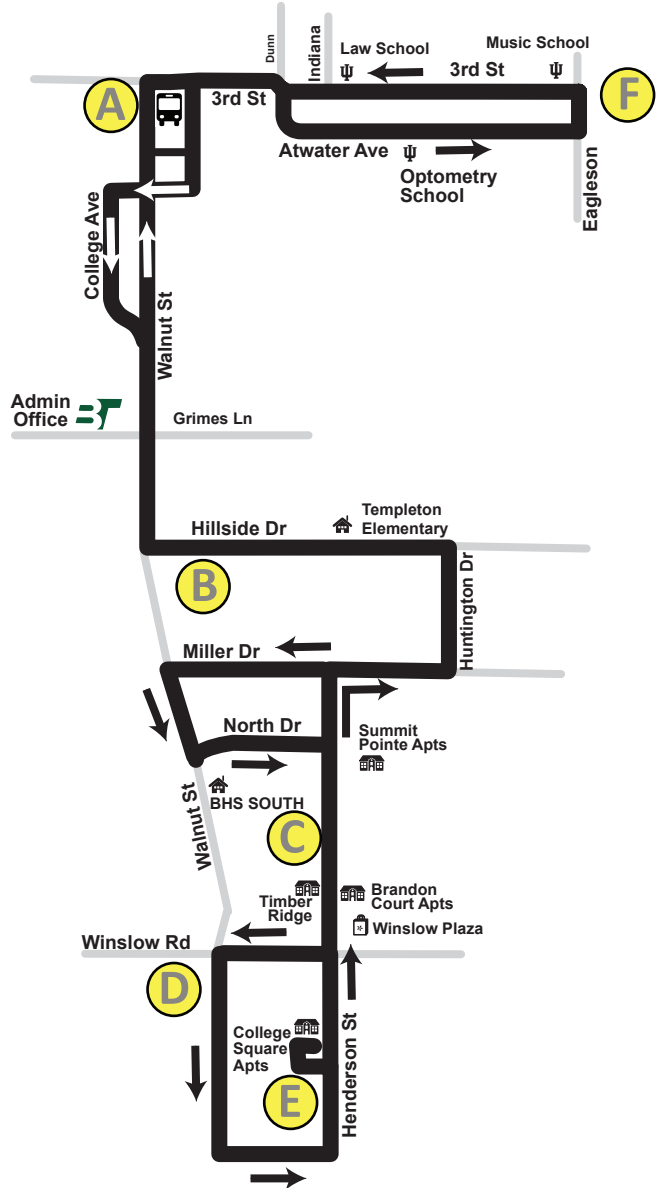

Map Not to Scale

Time Points Identified Below.  
Please Arrive Before Scheduled Time Identified.

	Leave 3rd & Walnut	Hillside & Lincoln	Henderson & North	Clear Creek Shopping Center	College Square Apartments	Henderson & North	Hillside & Lincoln	3rd & Eagleson	Arrive 3rd & Walnut
	A	B	C	D	E	C	B	F	A
<b>Mon-Fri 6:27 AM-9:31 PM ■ Saturday 7:27 AM-6:36 PM Hourly ■ *Sunday 8:27 AM-4:36 PM Hourly</b>									
	Grey Shade = No Saturday Service			6:27 AM	6:31 AM	6:36 AM	6:41 AM	6:51 AM	6:56 AM
	Grey Shade = No Saturday Service			6:57 AM	7:01 AM	7:06 AM	7:11 AM	7:21 AM	7:26 AM
Sat	7:10 AM	7:14 AM	7:21 AM	7:27 AM	7:31 AM	7:36 AM	7:41 AM	7:51 AM	7:56 AM
Sat	7:40 AM	7:44 AM	7:51 AM	7:57 AM	8:01 AM	8:06 AM	8:11 AM	8:21 AM	8:26 AM
Sat	8:10 AM	8:14 AM	8:21 AM	8:27 AM*	8:31 AM	8:36 AM	8:41 AM	8:51 AM	8:56 AM
Sat/Sun	8:40 AM	8:44 AM	8:51 AM	8:57 AM	9:01 AM	9:06 AM	9:11 AM	9:21 AM	9:26 AM
Sat/Sun	9:10 AM	9:14 AM	9:21 AM	9:27 AM	9:31 AM	9:36 AM	9:41 AM	9:51 AM	9:56 AM
Sat/Sun	9:40 AM	9:44 AM	9:51 AM	9:57 AM	10:01 AM	10:06 AM	10:11 AM	10:21 AM	10:26 AM
Sat/Sun	10:10 AM	10:14 AM	10:21 AM	10:27 AM	10:31 AM	10:36 AM	10:41 AM	10:51 AM	10:56 AM
Sat/Sun	10:40 AM	10:44 AM	10:51 AM	10:57 AM	11:01 AM	11:06 AM	11:11 AM	11:21 AM	11:26 AM
Sat/Sun	11:10 AM	11:14 AM	11:21 AM	11:27 AM	11:31 AM	11:36 AM	11:41 AM	11:51 AM	11:56 AM
Sat/Sun	11:40 AM	11:44 AM	11:51 AM	11:57 AM	12:01 PM	12:06 PM	12:11 PM	12:21 PM	12:26 PM
Sat/Sun	12:10 PM	12:14 PM	12:21 PM	12:27 PM	12:31 PM	12:36 PM	12:41 PM	12:51 PM	12:56 PM
Sat/Sun	12:40 PM	12:44 PM	12:51 PM	12:57 PM	1:01 PM	1:06 PM	1:11 PM	1:21 PM	1:26 PM
Sat/Sun	1:10 PM	1:14 PM	1:21 PM	1:27 PM	1:31 PM	1:36 PM	1:41 PM	1:51 PM	1:56 PM
Sat/Sun	1:40 PM	1:44 PM	1:51 PM	1:57 PM	2:01 PM	2:06 PM	2:11 PM	2:21 PM	2:26 PM
Sat/Sun	2:10 PM	2:14 PM	2:21 PM	2:27 PM	2:31 PM	2:36 PM	2:41 PM	2:51 PM	2:56 PM
Sat/Sun	2:40 PM	2:44 PM	2:51 PM	2:57 PM	3:01 PM	3:06 PM	3:11 PM	3:21 PM	3:26 PM
Sat/Sun	3:10 PM	3:14 PM	3:21 PM	3:27 PM	3:31 PM	3:36 PM	3:41 PM	3:51 PM	3:56 PM
Sat/Sun	3:40 PM	3:44 PM	3:51 PM	3:57 PM	4:01 PM	4:06 PM	4:11 PM	4:21 PM	4:26 PM
Sat/Sun	4:10 PM	4:14 PM	4:21 PM	4:27 PM	4:31 PM	4:36 PM*	4:41 PM	4:51 PM	4:56 PM
Sat/Sun	4:40 PM	4:44 PM	4:51 PM	4:57 PM	5:01 PM	5:06 PM	5:11 PM	5:21 PM	5:26 PM
Sat	5:10 PM	5:14 PM	5:21 PM	5:27 PM	5:31 PM	5:36 PM	5:41 PM	5:51 PM	5:56 PM
Sat	5:40 PM	5:44 PM	5:51 PM	5:57 PM	6:01 PM	6:06 PM	6:11 PM	6:21 PM	6:26 PM
Sat	6:10 PM	6:14 PM	6:21 PM	6:27 PM	6:31 PM	6:36 PM	6:41 PM	6:51 PM	6:56 PM
Sat	6:40 PM	6:44 PM	6:51 PM	6:57 PM	7:01 PM	7:06 PM	7:11 PM	7:21 PM	7:26 PM
Sat	7:10 PM	7:14 PM	7:21 PM	7:27 PM	7:31 PM	7:36 PM	7:41 PM	7:51 PM	7:56 PM
Sat	7:40 PM	7:44 PM	7:51 PM	7:57 PM	8:01 PM	8:06 PM	8:11 PM	8:21 PM	8:26 PM
Sat	8:10 PM	8:14 PM	8:21 PM	8:27 PM	8:31 PM	8:36 PM	8:41 PM	8:51 PM	8:56 PM
Sat	8:40 PM	8:44 PM	8:51 PM	8:57 PM	9:01 PM	9:06 PM	9:11 PM	9:21 PM	9:26 PM
Sat	9:10 PM	9:14 PM	9:21 PM	9:27 PM	9:31 PM				