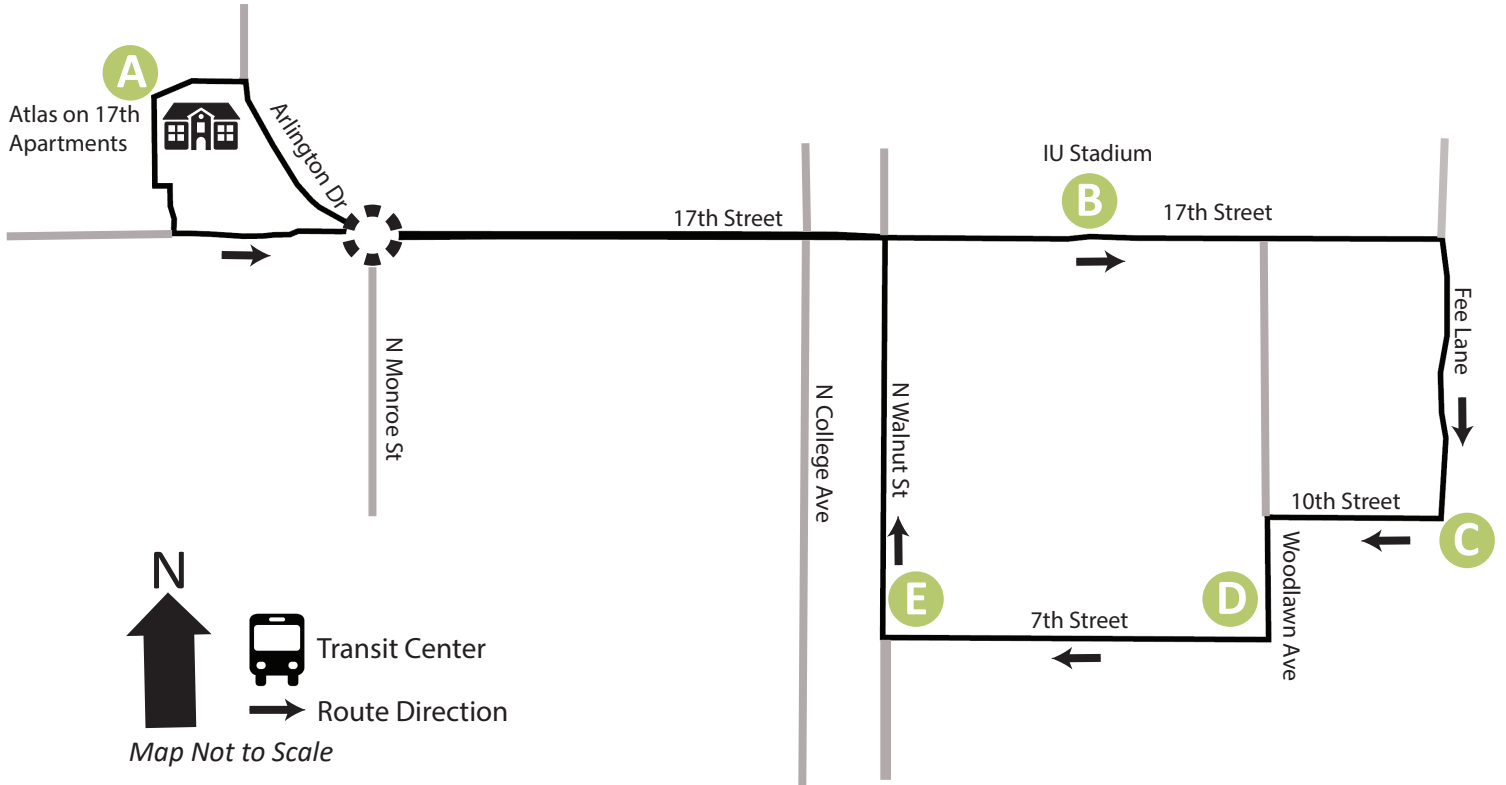

West 17th / IU Campus Express

Effective August 21, 2023

Schedule times subject to change without notice. BT is not responsible for delays caused by occurrences beyond our control like accidents, traffic, detours or weather condition. Please plan your travel accordingly.

This route stops at bus stop A plus bus stops on IU Campus.

Time Points Identified Below.
Please Arrive Before Scheduled Time Identified.

Leave Atlas Apts	IU Stadium	Fee & 10th	Indiana Memorial Union IMU	7th & Walnut	Arrive Atlas Apts
A	B	C	D	E	A
Monday-Friday 7:00 AM - 10:10 PM					
7:00 AM	7:06 AM	7:10 AM	7:15 AM	7:17 AM	7:30 AM
7:40 AM	7:46 AM	7:50 AM	7:55 AM	7:57 AM	8:10 AM
8:20 AM	8:26 AM	8:30 AM	8:35 AM	8:37 AM	8:50 AM
9:00 AM	9:06 AM	9:10 AM	9:15 AM	9:17 AM	9:30 AM
9:40 AM	9:46 AM	9:50 AM	9:55 AM	9:57 AM	10:10 AM
10:20 AM	10:26 AM	10:30 AM	10:35 AM	10:37 AM	10:50 AM
11:00 AM	11:06 AM	11:10 AM	11:15 AM	11:17 AM	11:30 AM
11:40 AM	11:46 AM	11:50 AM	11:55 AM	11:57 AM	12:10 PM
12:20 PM	12:26 PM	12:30 PM	12:35 PM	12:37 PM	12:50 PM
1:00 PM	1:06 PM	1:10 PM	1:15 PM	1:17 PM	1:30 PM
1:40 PM	1:46 PM	1:50 PM	1:55 PM	1:57 PM	2:10 PM
2:20 PM	2:26 PM	2:30 PM	2:35 PM	2:37 PM	2:50 PM
3:00 PM	3:06 PM	3:10 PM	3:15 PM	3:17 PM	3:30 PM
3:40 PM	3:46 PM	3:50 PM	3:55 PM	3:57 PM	4:10 PM
4:20 PM	4:26 PM	4:30 PM	4:35 PM	4:37 PM	4:50 PM
5:00 PM	5:06 PM	5:10 PM	5:15 PM	5:17 PM	5:30 PM
5:40 PM	5:46 PM	5:50 PM	5:55 PM	5:57 PM	6:10 PM
6:20 PM	6:26 PM	6:30 PM	6:35 PM	6:37 PM	6:50 PM
7:00 PM	7:06 PM	7:10 PM	7:15 PM	7:17 PM	7:30 PM
7:40 PM	7:46 PM	7:50 PM	7:55 PM	7:57 PM	8:10 PM
8:20 PM	8:26 PM	8:30 PM	8:35 PM	8:37 PM	8:50 PM
9:00 PM	9:06 PM	9:10 PM	9:15 PM	9:17 PM	9:30 PM
9:40 PM	9:46 PM	9:50 PM	9:55 PM	9:57 PM	10:10 PM

Atlas residents must show driver apartment keyfob in order to ride *this route only* free. If a keyfob/IU card is not displayed to the driver on this, the regular fare will need to be paid.

All other Bloomington Transit Routes: Show driver IU card or pay fare when boarding.