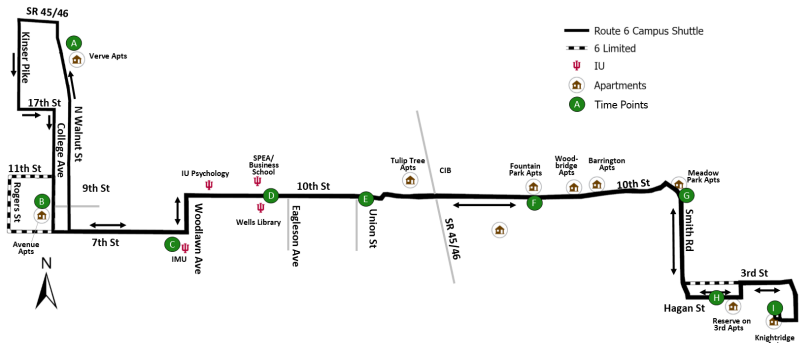

EASTBOUND

SHADED AREA DOES NOT OPERATE ON SUNDAY

Knightridge Apts	Reserve on 3rd	Meadow Park	Fountain Park	10th & Union	Business School	IMU	7th & Walnut	Verve Apts
7:50 AM	7:52 AM	7:54 AM	7:56 AM	7:58 AM	8:01 AM	8:03 AM	8:06 AM	8:30 AM
9:10 AM	9:12 AM	9:14 AM	9:16 AM	9:18 AM	9:21 AM	9:23 AM	9:26 AM	9:50 AM
10:30 AM	10:32 AM	10:34 AM	10:36 AM	10:38 AM	10:41 AM	10:43 AM	10:46 AM	11:10 AM
11:50 AM	11:52 AM	11:54 AM	11:56 AM	11:58 AM	12:01 PM	12:03 PM	12:06 PM	12:30 PM
1:10 PM	1:12 PM	1:14 PM	1:16 PM	1:18 PM	1:21 PM	1:23 PM	1:26 PM	1:50 PM
2:30 PM	2:32 PM	2:34 PM	2:36 PM	2:38 PM	2:41 PM	2:43 PM	2:46 PM	3:10 PM
3:50 PM	3:52 PM	3:54 PM	3:56 PM	3:58 PM	4:01 PM	4:03 PM	4:06 PM	4:30 PM
5:10 PM	5:12 PM	5:14 PM	5:16 PM	5:18 PM	5:21 PM	5:23 PM	5:26 PM	5:50 PM
6:30 PM	6:32 PM	6:34 PM	6:36 PM	6:38 PM	6:41 PM	6:43 PM	6:46 PM	7:10 PM
7:50 PM	7:52 PM	7:54 PM	7:56 PM	7:58 PM	8:01 PM	8:03 PM	8:06 PM	8:30 PM
9:10 PM	9:12 PM	9:14 PM	9:16 PM	9:18 PM	9:21 PM	9:23 PM	9:26 PM	9:50 PM
10:30 PM	10:32 PM	10:34 PM	10:36 PM	10:38 PM	10:41 PM	10:43 PM	10:46 PM	11:00 PM

EASTBOUND

Route 6 Monday-Friday (Semester Breaks)

6
Campus Shuttle

6
Limited

Effective: 8/15/2022

Bloomington Transit