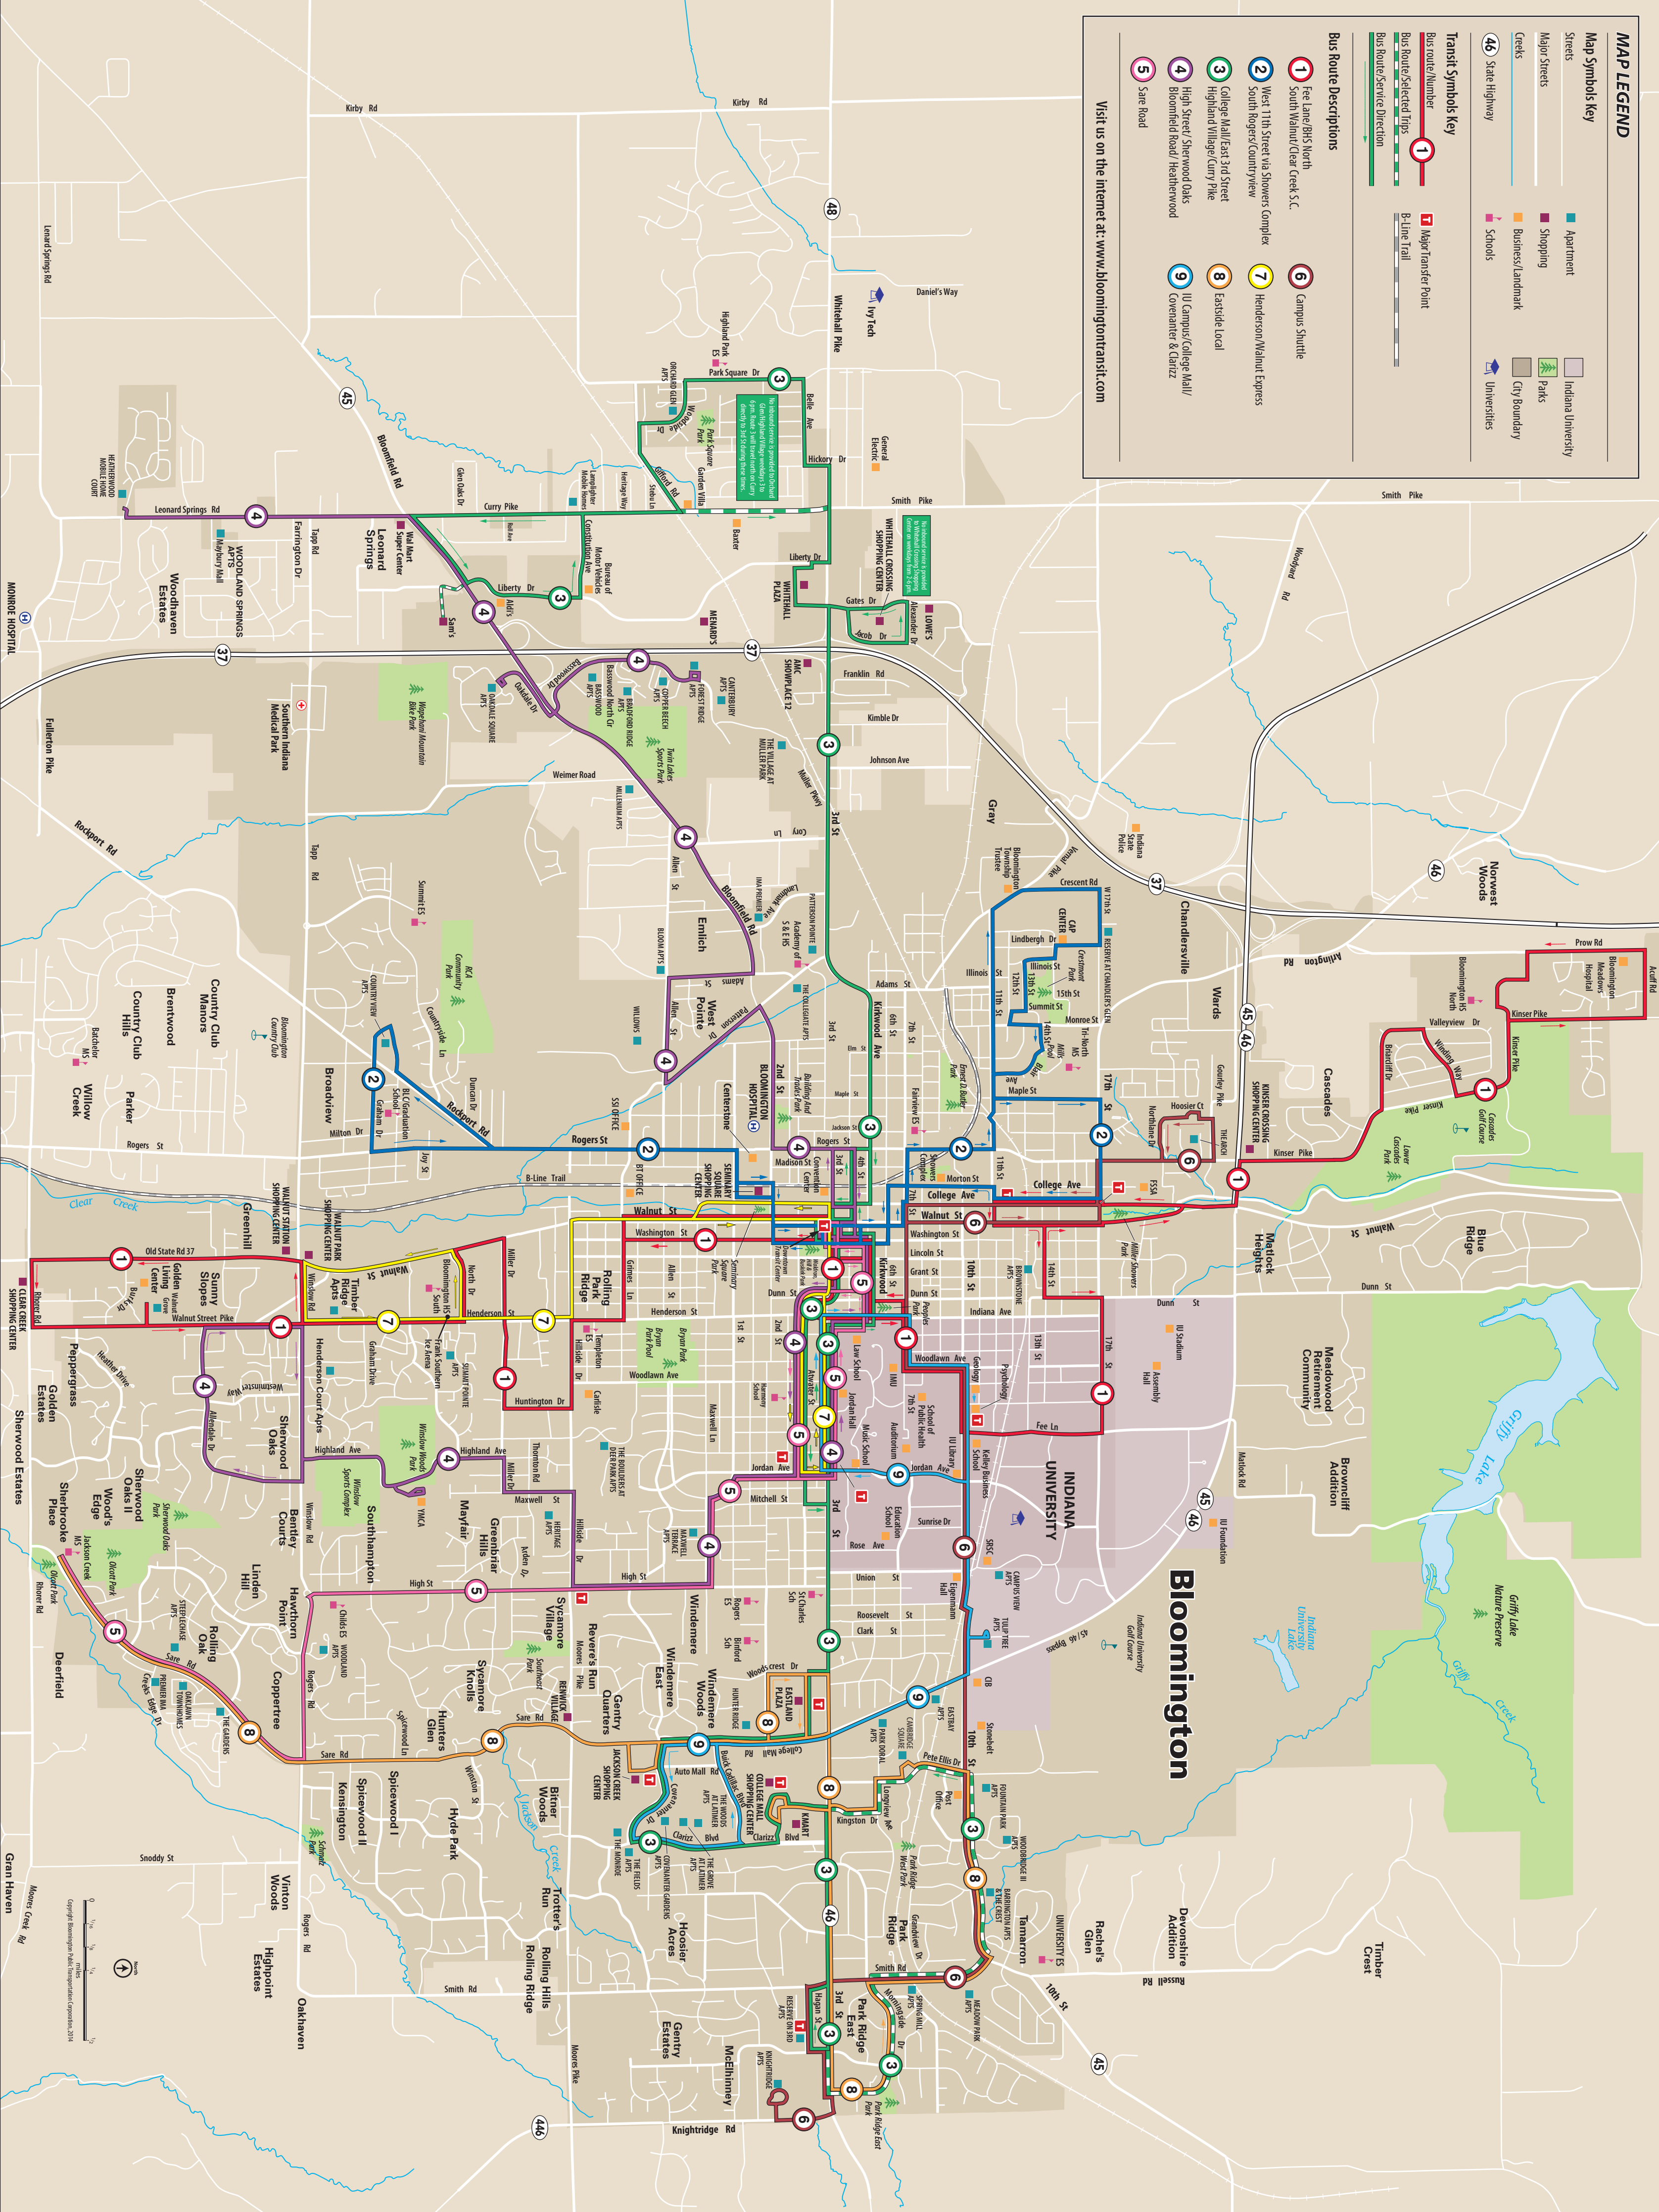

MAP LEGEND

1. **Map Symbols Key**
2. Streets
   - Major Streets
   - Creeks
   - Apartment
   - Shopping
   - Business/Landmark
   - Schools
   - Indiana University
   - Parks
   - City Boundary
   - Universities

Transit Symbols Key

- 1 Bus route/number
- 2 Bus route/selected trips
- 3 Bus route/service direction
- 4 Major Transfer Point
- 5 B-Line Trail

Bus Route Descriptions

- 1 Fee Lane/BHS North
- 2 South Walnut/Clear Creek S.C.
- 3 West 11th Street via Showers Complex
- 4 College Mall/East 3rd Street
- 5 Highland Village/Curry Pike
- 6 High Street/Sherwood Oaks
- 7 Bloomfield Road/Heavenwood
- 8 Sare Road
- 9 Campus Shuttle
- 10 Henderson/Walnut Express
- 11 Eastside Local
- 12 IU Campus/College Mall/Courtyard & Claritz

Visit us on the internet at: www.bloomingtontransit.com

Bloomington

Copyright Bloomington Public Transportation Corporation, 2014