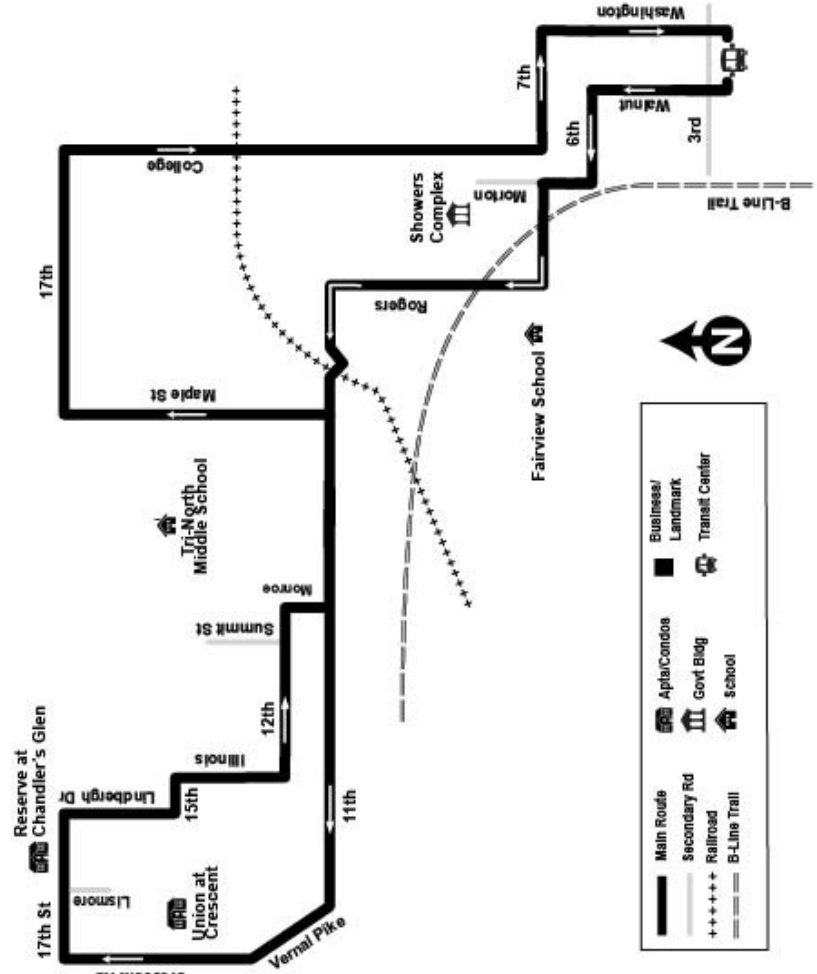

SHADED AREA DOES NOT OPERATE ON SATURDAY. Route 2 does not run on Sundays

2 WEST