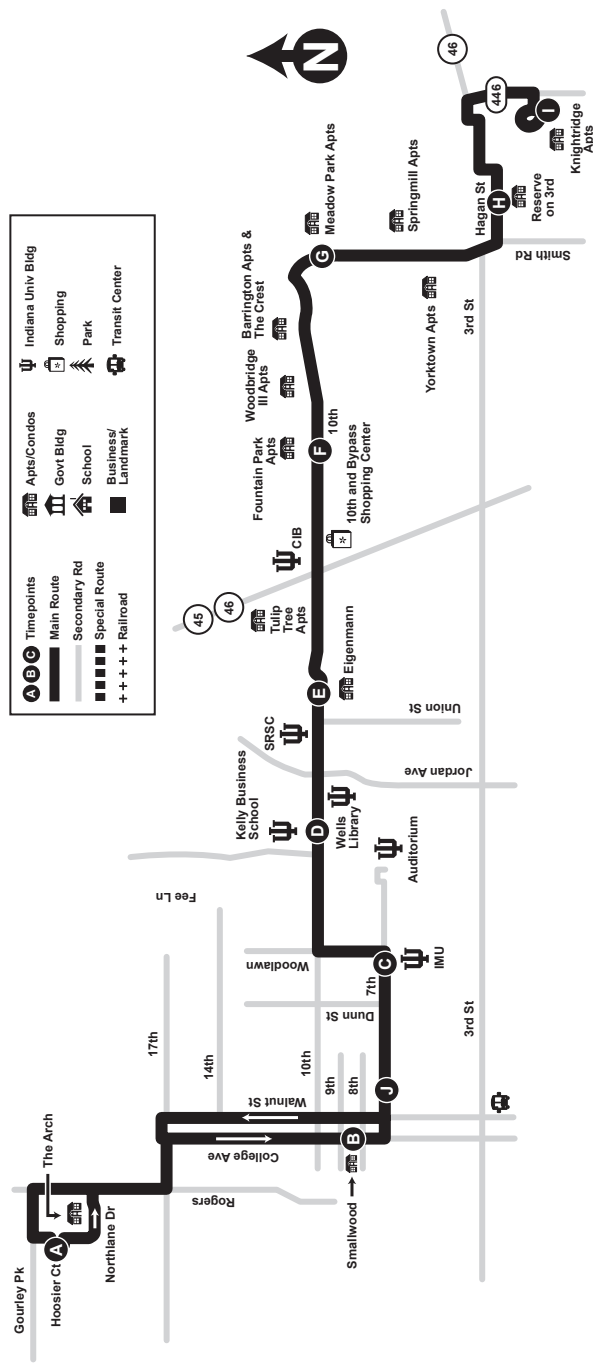

6 CAMPUS SHUTTLE Through the IU Campus between The Arch and Knightridge apartments.

6 LIMITED The 6 Limited runs a shorter portion of the 6 Route: between Smallwood and Fountain Park apartments. Passengers wanting to travel beyond these points should catch the Route 6 Campus Shuttle.

6 CAMPUS SHUTTLE ROUTE MAP

Fare Information

(Fares are subject to change. Exact fare required)

Regular Fare.....$1.00

Reduced Fare.....$.50

Reduced fares are offered to seniors 60 and over, children enrolled in grades K-12, persons receiving Social Security Income or Social Security Disability Income, Medicare, or who submit a completed BT Reduced Fare application (verified by a doctor or approved agency).

Usage of Reduced Fare passes and tickets requires presentation of one's Medicare card, BT reduced Fare ID or BT-issued student ID to the bus driver. Any person not presenting valid ID card will be required to pay the regular fare. Drivers may closely examine ID card to ensure validity. BT-issued ID cards are available with proof of eligibility at the BPTC office located at 130 W. Grimes Lane Monday through Friday from 8:00 to 4:30.

Semi-Annual Pass.....$150.00

Monthly Pass.....$30.00

Reduced Fare Monthly Pass.....$15.00

Tickets (sheet of ten).....$10.00

Reduced Fare Tickets(sheet of ten).....$5.00

Transfers to/from other BT routes
and to/from Rural Transit .....Free

Transfers are only issued to customers who pay fare or use a BT ticket or pass. Transfers are only issued at the time of boarding.

Children 4 & under (with supervision) .....Free

IU Students.....Free

IU Faculty/Staff.....Free

Currently enrolled IU Students and IU staff pay no fare upon presentation of their valid IU student ID card or a specially issued IU faculty/staff bus pass. Drivers may closely examine IU ID cards to ensure validity.

BT Access-certified persons
riding fixed route.....Free

Passes and Tickets are available at the downtown Transit Center and the BPTC office at 130 W. Grimes Lane.

Schedules are available on cassette, CD, and large print. Call us at 336-RIDE for more information.

All passes and tickets are non-transferrable and non-refundable. Bloomington Transit assumes no responsibility for lost or stolen passes, tickets, and IDs.

Schedule times subject to change without notice. BT is not responsible for delays caused by occurrences beyond our control like accidents, traffic or weather conditions, and detours.

Buses do not operate on New Year's Day, Memorial Day, Independence Day, Thanksgiving Day and Christmas Day. Any such holidays that occur on a Sunday will be observed on the following Monday.

6

Campus Shuttle

6

Limited

Effective 1/10/16

Track BT & IU Buses In
Real Time At
bt.doublemap.com

BT

FREE
TAKE ONE

336-RIDE

www.bloomingtontransit.com

Bloomington Transit