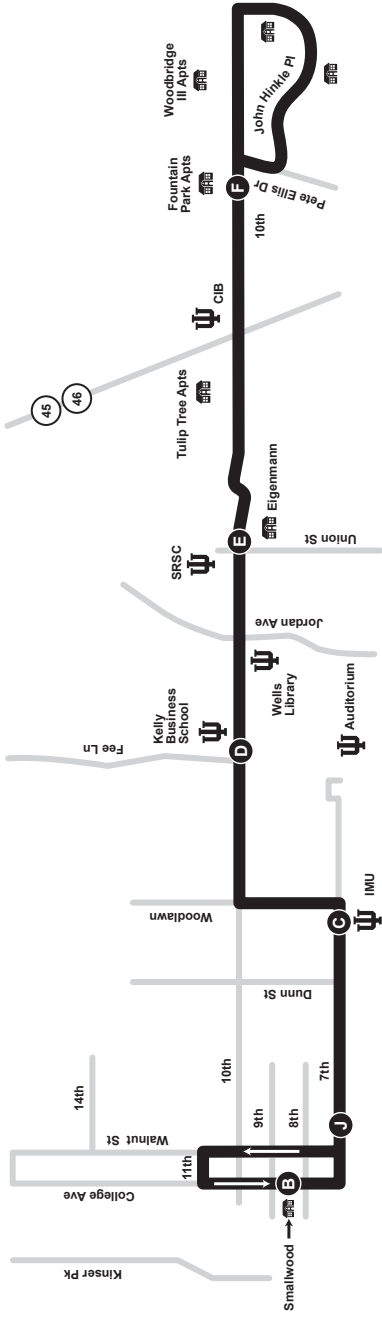

www.bloomingtontransit.com

Visit our website for schedules, maps, and Doublemap - an online bus-tracking application providing real-time bus locations and estimated time of arrivals to bus stops.

6 LIMITED ROUTE MAP

6 CAMPUS SHUTTLE Through the IU Campus between The Arch and Knightridge apartments.

6 LIMITED The 6 Limited runs a shorter portion of the 6 Route: between Smallwood and Fountain Park apartments. Passengers wanting to travel beyond these points should catch the Route 6 Campus Shuttle.

6 CAMPUS SHUTTLE ROUTE MAP

Fare Information

(Fares are subject to change. Exact fare required)

Regular Fare.....\$1.00

Reduced Fare.....\$.50

Reduced fares are offered to seniors 60 and over, children enrolled in grades K-12, persons receiving Social Security Income or Social Security Disability Income, Medicare, or who submit a completed BT Reduced Fare application (verified by a doctor or approved agency).

Usage of Reduced Fare passes and tickets requires presentation of one's Medicare card, BT reduced Fare ID or BT-issued student ID to the bus driver. Any person not presenting valid ID card will be required to pay the regular fare. Drivers may closely examine ID card to ensure validity. BT-issued ID cards are available with proof of eligibility at the BPTC office located at 130 W. Grimes Lane Monday through Friday from 8:00 to 4:30.