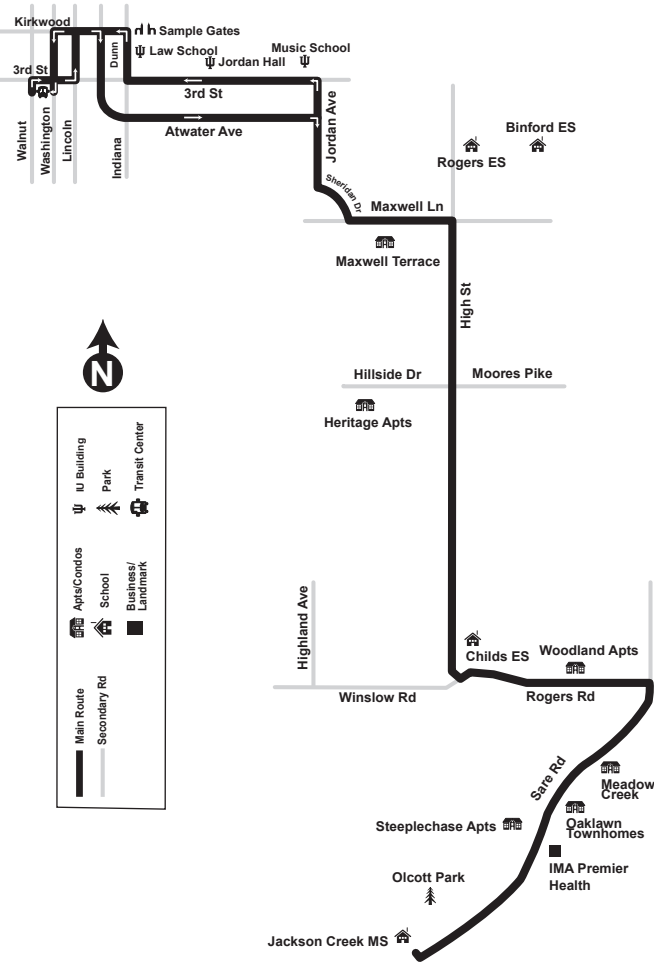

## Sare Road

**Effective 8/20/17**

Track BT & IU Buses In  
Real Time At  
[bt.doublemap.com](http://bt.doublemap.com)

# BT

**FREE  
TAKE ONE**

# 5 SARE RD. ROUTE MAP

## 5 Sare Road Weekday & Saturday Schedule

LEAVE 3RD/WALNUT	ATWATER & JORDAN	CHILDS SCHOOL	SARE & ROGERS RD.	Arr. JksnCrk Mid/Schl	Lv. JksnCrk Mid/Schl	SARE & ROGERS RD.	CHILDS SCHOOL	3RD & JORDAN	ARRIVE 3RD/WALNUT
7:40 AM	7:46 AM	7:54 AM	7:56 AM	8:00 AM	7:03 AM	7:07 AM	7:09 AM	7:15 AM	7:23 AM
8:40 AM	8:46 AM	8:54 AM	8:56 AM	9:00 AM	8:03 AM	8:07 AM	8:09 AM	8:15 AM	8:23 AM
9:40 AM	9:46 AM	9:54 AM	9:56 AM	10:00 AM	9:03 AM	9:07 AM	9:09 AM	9:15 AM	9:23 AM
10:40 AM	10:46 AM	10:54 AM	10:56 AM	11:00 AM	10:03 AM	10:07 AM	10:09 AM	10:15 AM	10:23 AM
11:40 AM	11:46 AM	11:54 AM	11:56 AM	12:00 PM	11:03 AM	11:07 AM	11:09 AM	11:15 AM	11:23 AM
12:40 PM	12:46 PM	12:54 PM	12:56 PM	1:00 PM	12:03 PM	12:07 PM	12:09 PM	12:15 PM	12:23 PM
1:40 PM	1:45 PM	1:54 PM	1:56 PM	2:00 PM	1:03 PM	1:07 PM	1:09 PM	1:15 PM	1:23 PM
2:40 PM	2:45 PM	2:54 PM	2:56 PM	3:00 PM	2:03 PM	2:07 PM	2:09 PM	2:15 PM	2:23 PM
3:40 PM	3:45 PM	3:54 PM	3:56 PM	4:00 PM	3:03 PM	3:07 PM	3:09 PM	3:15 PM	3:23 PM
4:40 PM	4:45 PM	4:54 PM	4:56 PM	5:00 PM	4:03 PM	4:07 PM	4:09 PM	4:15 PM	4:23 PM
5:40 PM	5:45 PM	5:54 PM	5:56 PM	6:00 PM	5:03 PM	5:07 PM	5:09 PM	5:15 PM	5:23 PM
6:40 PM	6:45 PM	6:54 PM	6:56 PM	7:00 PM	6:03 PM	6:07 PM	6:09 PM	6:15 PM	6:23 PM
7:40 PM	7:45 PM	7:54 PM	7:56 PM	8:00 PM	7:03 PM	7:07 PM	7:09 PM	7:15 PM	7:23 PM
8:40 PM	8:45 PM	8:54 PM	8:56 PM	9:00 PM	8:03 PM	8:07 PM	8:09 PM	8:15 PM	8:23 PM
9:40 PM	9:45 PM	9:54 PM	9:56 PM	10:00 PM	9:03 PM	9:07 PM	9:09 PM	9:15 PM	9:23 PM
10:40 PM	10:45 PM	10:54 PM	10:56 PM	11:00 PM	10:03 PM	10:07 PM	10:09 PM	10:15 PM	10:23 PM