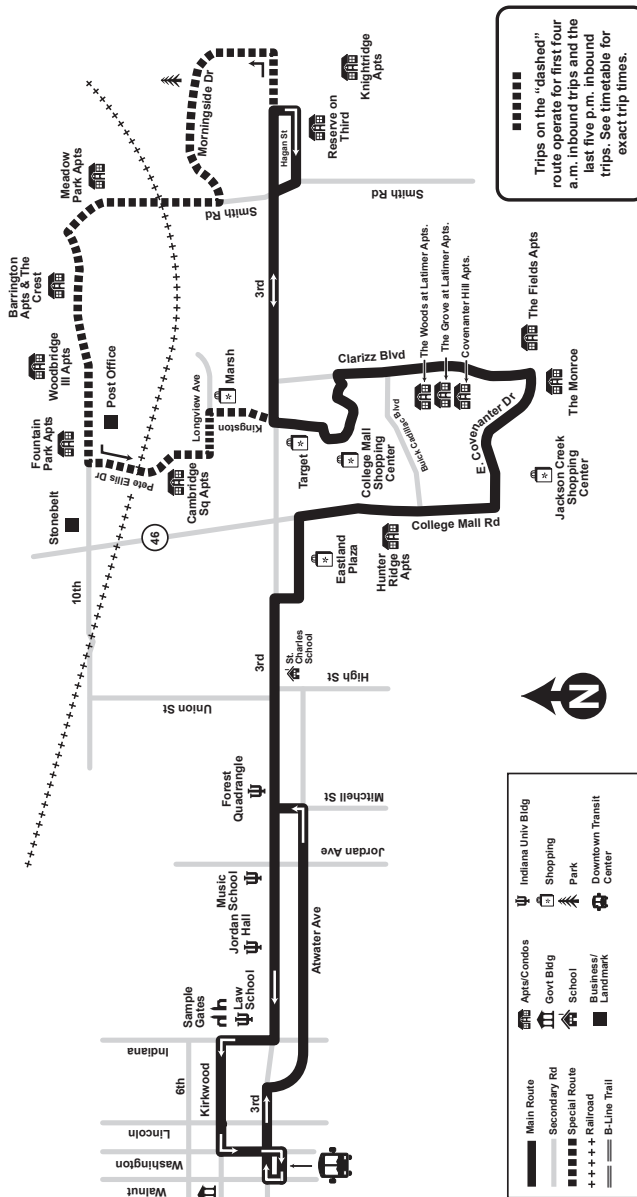

3 EAST

College Mall / East 3rd Street

Fare Information

(Fares are subject to change. Exact fare required)

Regular Fare.....\$1.00

Reduced Fare.....\$.50

Reduced fares are offered to seniors 60 and over, children enrolled in grades K-12, persons receiving Social Security Income or Social Security Disability Income, Medicare, or who submit a completed BT Reduced Fare application (verified by a doctor or approved agency).

Usage of Reduced Fare passes and tickets requires presentation of one's Medicare card, BT reduced Fare ID or BT-issued student ID to the bus driver. Any person not presenting valid ID card will be required to pay the regular fare. Drivers may closely examine ID card to ensure validity. BT-issued ID cards are available with proof of eligibility at the BPTC office located at 130 W. Grimes Lane Monday through Friday from 8:00 to 4:30.