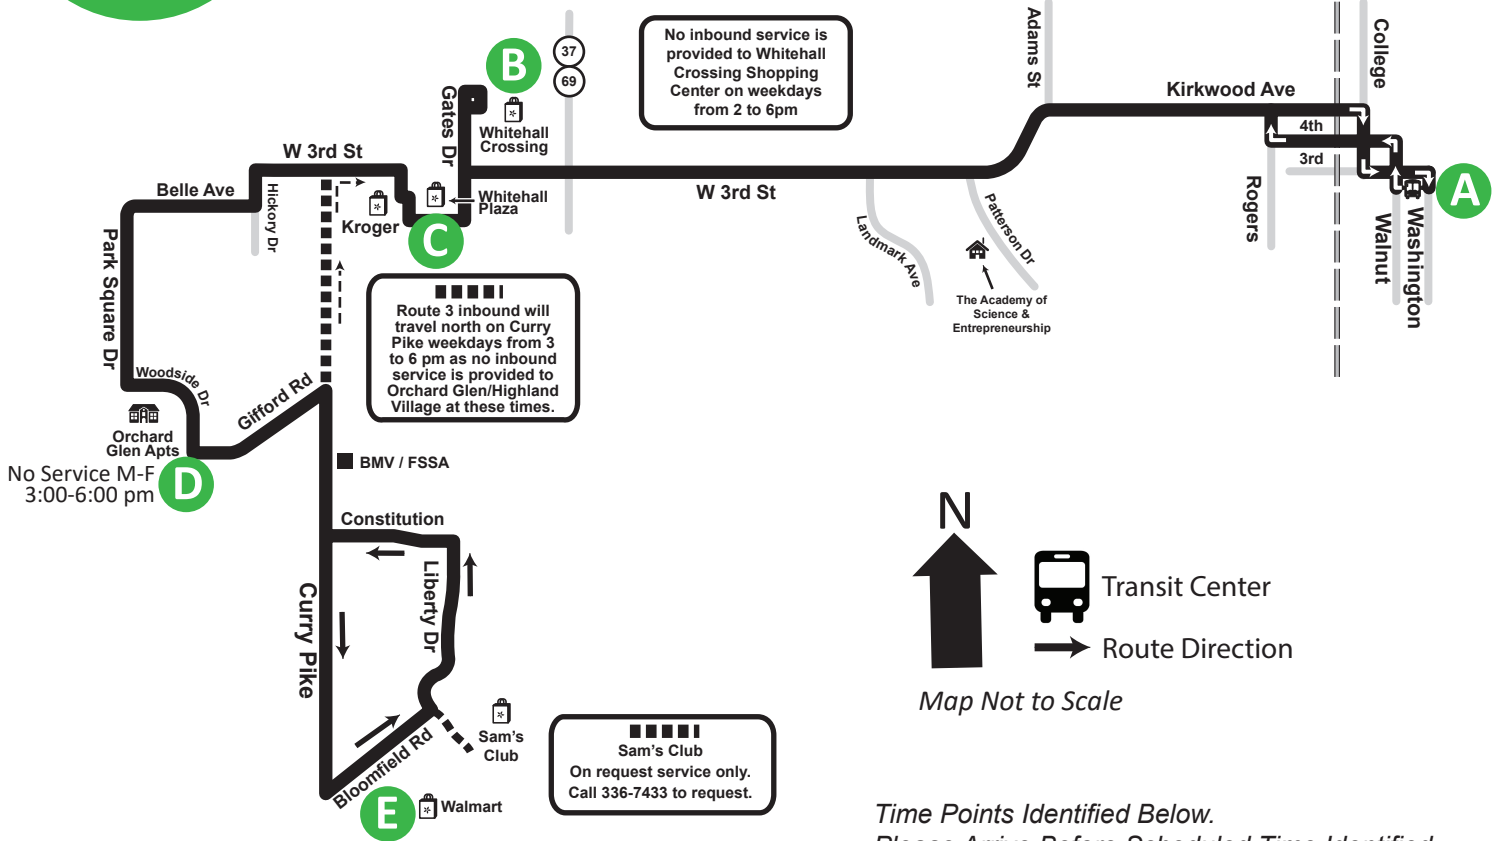

3

West Highland Village/ Curry Pike

Effective October 30, 2023

Schedule times subject to change without notice. BT is not responsible for delays caused by occurrences beyond our control like accidents, traffic, detours or weather condition. Please plan your travel accordingly.

Time Points Identified Below.
Please Arrive Before Scheduled Time Identified.

	Leave 3rd & Walnut	Whitehall Crossing	Whitehall Plaza	Woodside Orchard Glen	Walmart	Woodside Orchard Glen	Whitehall Plaza	Whitehall Crossing	Arrive 3rd & Walnut
	A	B	C	D	E	D	C	B	A
	Mon-Fri 6:32 AM - 9:32 PM ■ Saturday 7:32 AM - 7:01 PM ■ *Sunday 8:32 AM - 5:01 PM								
	Grey Shade = No Saturday Service				6:02 AM	6:10 AM	6:15 AM	6:17 AM	6:31 AM
					6:32 AM	6:40 AM	6:45 AM	6:47 AM	7:01 AM
Sat	7:10 AM	7:22 AM	7:24 AM	7:30 AM	7:32 AM	7:40 AM	7:45 AM	7:47 AM	8:01 AM
Sat	8:10 AM	8:22 AM	8:24 AM	8:30 AM	*8:32 AM	8:40 AM	8:45 AM	8:47 AM	9:01 AM
Sat/Sun	9:10 AM	9:22 AM	9:24 AM	9:30 AM	9:32 AM	9:40 AM	9:45 AM	9:47 AM	10:01 AM
Sat/Sun	10:10 AM	10:22 AM	10:24 AM	10:30 AM	10:32 AM	10:40 AM	10:45 AM	10:47 AM	11:01 AM
Sat/Sun	11:10 AM	11:22 AM	11:24 AM	11:30 AM	11:32 AM	11:40 AM	11:45 AM	11:47 AM	12:01 PM
Sat/Sun	12:10 PM	12:22 PM	12:24 PM	12:30 PM	12:32 PM	12:40 PM	12:45 PM	12:47 PM	1:01 PM
Sat/Sun	1:10 PM	1:22 PM	1:24 PM	1:30 PM	1:32 PM	1:40 PM	1:45 PM	1:47 PM	2:01 PM
Sat/Sun	2:10 PM	2:22 PM	2:24 PM	2:30 PM	2:32 PM	2:40 PM	2:45 PM	2:47 PM +	3:01 PM
Sat/Sun	3:10 PM	3:22 PM	3:24 PM	3:30 PM	3:32 PM	3:40 PM +	3:45 PM	3:47 PM +	4:01 PM
Sat/Sun	4:10 PM	4:22 PM	4:24 PM	4:30 PM	4:32 PM	4:40 PM +	4:45 PM	4:47 PM +	*5:01 PM
Sat	5:10 PM	5:22 PM	5:24 PM	5:30 PM	5:32 PM	5:40 PM +	5:45 PM	5:47 PM +	6:01 PM
Sat	6:10 PM	6:22 PM	6:24 PM	6:30 PM	6:32 PM	6:40 PM	6:45 PM	6:47 PM	7:01 PM
	7:10 PM	7:22 PM	7:24 PM	7:30 PM	7:32 PM	7:40 PM	7:45 PM	7:47 PM	8:01 PM
	8:10 PM	8:22 PM	8:24 PM	8:30 PM	8:32 PM	8:40 PM	8:45 PM	8:47 PM	9:01 PM
	9:10 PM	9:22 PM	9:24 PM	9:30 PM	9:32 PM	+ No Service Monday-Friday			

9/6/23