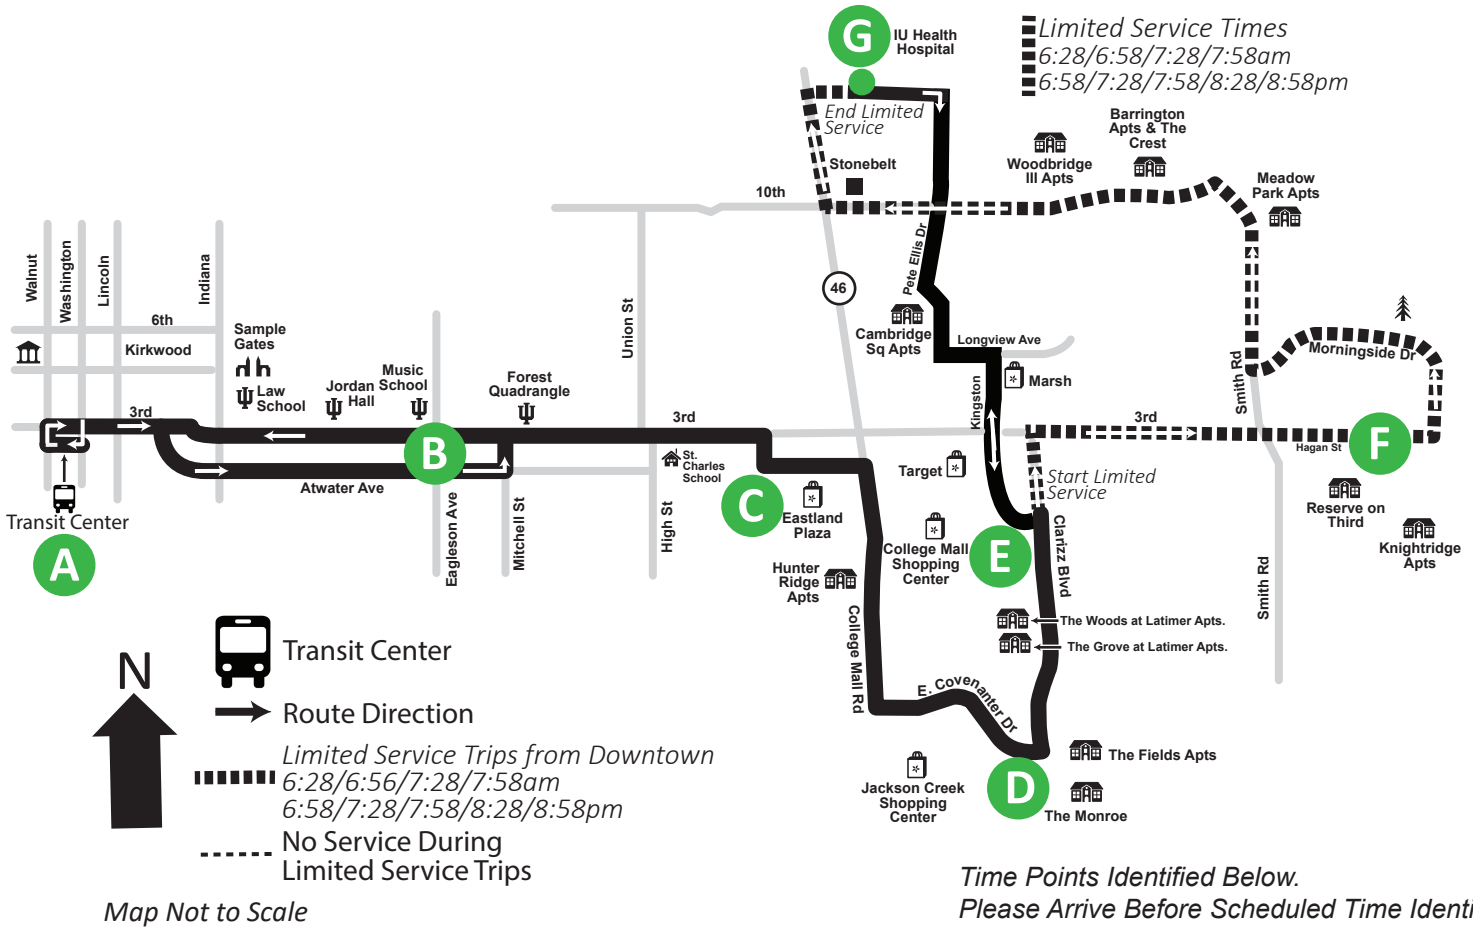

	Leave 3rd & Walnut	Atwater & Eagleson	Eastland Plaza & Woodscrest	The Monroe	College Mall	Reserve on Third	IU Hospital	College Mall	The Monroe	Eastland Plaza & Woodscrest	3rd & Eagleson	Arrive 3rd & Walnut
	A	B	C	D	E	F	G	E	D	C	B	A
Monday-Friday 6:28 AM - 9:33 PM ■ Saturday 7:28 AM - 6:59 PM ■ *Sunday 8:33 AM - 4:51 PM HOURLY												
	Grey Shade = No Saturday Service					6:28 AM	6:33 AM	6:39 AM	6:43 AM	6:48 AM	6:51 AM	6:59 AM
Sat	6:40 AM	6:43 AM	6:47 AM	6:50 AM	--	6:58 AM	7:03 AM	7:09 AM	7:13 AM	7:18 AM	7:21 AM	7:29 AM
Sat	7:10 AM	7:13 AM	7:17 AM	7:20 AM	--	7:28 AM	7:33 AM	7:39 AM	7:43 AM	7:48 AM	7:51 AM	7:59 AM
Sat/Sun	7:40 AM	7:43 AM	7:47 AM	7:50 AM	--	7:58 AM	8:03 AM	8:09 AM	8:13 AM	8:18 AM	8:21 AM	8:29 AM
Sat/Sun	8:10 AM	8:13 AM	8:17 AM	8:20 AM	8:26 AM	--	*8:33 AM	8:39 AM	8:43 AM	8:48 AM	8:51 AM	8:59 AM
Sat	8:40 AM	8:43 AM	8:47 AM	8:50 AM	8:56 AM	--	9:03 AM	9:09 AM	9:13 AM	9:18 AM	9:21 AM	9:29 AM
Sat/Sun	9:10 AM	9:13 AM	9:17 AM	9:20 AM	9:26 AM	--	9:33 AM	9:39 AM	9:43 AM	9:48 AM	9:51 AM	9:59 AM
Sat	9:40 AM	9:43 AM	9:47 AM	9:50 AM	9:56 AM	--	10:03 AM	10:09 AM	10:13 AM	10:18 AM	10:21 AM	10:29 AM
Sat/Sun	10:10 AM	10:13 AM	10:17 AM	10:20 AM	10:26 AM	--	10:33 AM	10:39 AM	10:43 AM	10:48 AM	10:51 AM	10:59 AM
Sat	10:40 AM	10:43 AM	10:47 AM	10:50 AM	10:56 AM	--	11:03 AM	11:09 AM	11:13 AM	11:18 AM	11:21 AM	11:29 AM
Sat/Sun	11:10 AM	11:13 AM	11:17 AM	11:20 AM	11:26 AM	--	11:33 AM	11:39 AM	11:43 AM	11:48 AM	11:51 AM	11:59 AM
Sat	11:40 AM	11:43 AM	11:47 AM	11:50 AM	11:56 AM	--	12:03 PM	12:09 PM	12:13 PM	12:18 PM	12:21 PM	12:29 PM
Sat/Sun	12:10 PM	12:13 PM	12:17 PM	12:20 PM	12:26 PM	--	12:33 PM	12:39 PM	12:43 PM	12:48 PM	12:51 PM	12:59 PM
Sat	12:40 PM	12:43 PM	12:47 PM	12:50 PM	12:56 PM	--	1:03 PM	1:09 PM	1:13 PM	1:18 PM	1:21 PM	1:29 PM
Sat/Sun	1:10 PM	1:13 PM	1:17 PM	1:20 PM	1:26 PM	--	1:33 PM	1:39 PM	1:43 PM	1:48 PM	1:51 PM	1:59 PM
Sat	1:40 PM	1:43 PM	1:47 PM	1:50 PM	1:56 PM	--	2:03 PM	2:09 PM	2:13 PM	2:18 PM	2:21 PM	2:29 PM
Sat/Sun	2:10 PM	2:13 PM	2:17 PM	2:20 PM	2:26 PM	--	2:33 PM	2:39 PM	2:43 PM	2:48 PM	2:51 PM	2:59 PM
Sat	2:40 PM	2:43 PM	2:47 PM	2:50 PM	2:56 PM	--	3:03 PM	3:09 PM	3:13 PM	3:18 PM	3:21 PM	3:29 PM
Sat/Sun	3:10 PM	3:13 PM	3:17 PM	3:20 PM	3:26 PM	--	3:33 PM	3:39 PM	3:43 PM	3:48 PM	3:51 PM	3:59 PM
Sat	3:40 PM	3:43 PM	3:47 PM	3:50 PM	3:56 PM	--	4:03 PM	4:09 PM	4:13 PM	4:18 PM	4:21 PM	4:29 PM
Sat/Sun	4:10 PM	4:13 PM	4:17 PM	4:20 PM	4:26 PM	--	4:33 PM	4:39 PM	4:43 PM	4:48 PM	*4:51 PM	4:59 PM
Sat	4:40 PM	4:43 PM	4:47 PM	4:50 PM	4:56 PM	--	5:03 PM	5:09 PM	5:13 PM	5:18 PM	5:21 PM	5:29 PM
Sat	5:10 PM	5:13 PM	5:17 PM	5:20 PM	5:26 PM	--	5:33 PM	5:39 PM	5:43 PM	5:48 PM	5:51 PM	5:59 PM
Sat	5:40 PM	5:43 PM	5:47 PM	5:50 PM	5:56 PM	--	6:03 PM	6:09 PM	6:13 PM	6:18 PM	6:21 PM	6:29 PM
Sat	6:10 PM	6:13 PM	6:17 PM	6:20 PM	6:26 PM	--	6:33 PM	6:39 PM	6:43 PM	6:48 PM	6:51 PM	6:59 PM
	6:40 PM	6:43 PM	6:47 PM	6:50 PM	--	6:58 PM	7:03 PM	7:09 PM	7:13 PM	7:18 PM	7:21 PM	7:29 PM
	7:10 PM	7:13 PM	7:17 PM	7:20 PM	--	7:28 PM	7:33 PM	7:39 PM	7:43 PM	7:48 PM	7:51 PM	7:59 PM
	8:10 PM	8:13 PM	8:17 PM	8:20 PM	--	8:28 PM	8:33 PM	8:39 PM	8:43 PM	8:48 PM	8:51 PM	8:59 PM
	9:10 PM	9:13 PM	9:17 PM	9:20 PM	--	9:28 PM	9:33 PM					