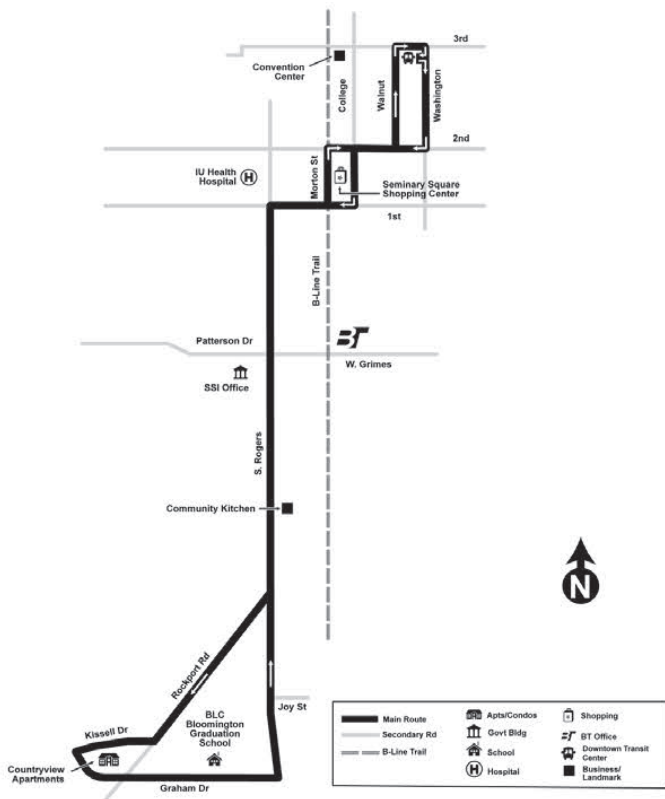

Transfers to/from other BT routes
and to/from Rural Transit .....Free

Transfers are only issued to customers who pay fare or use a BT ticket or pass. Transfers are only issued at the time of boarding.

Children 4 & under (with supervision) .....Free
IU Students.....Free
IU Faculty/Staff.....Free

Currently enrolled IU Students and IU staff pay no fare upon presentation of their valid IU student ID card or a specially issued IU faculty/staff bus pass. Drivers may closely examine IU ID cards to ensure validity.

BTaccess-certified persons
riding fixed route.....Free

Passes and Tickets are available at the 3rd & Walnut Transit Center and the BPTC office at 130 W. Grimes Lane.

Schedules are available on cassette, CD, and large print. Call us at 336-RIDE for more information.

All passes and tickets are non-transferrable and non-refundable. Bloomington Transit assumes no responsibility for lost or stolen passes, tickets, and IDs.

Schedule times subject to change without notice. BT is not responsible for delays caused by occurrences beyond our control like accidents, traffic or weather conditions, and detours.

Buses do not operate on New Year's Day, Memorial Day, Independence Day, Thanksgiving Day and Christmas Day. Any such holidays that occur on a Sunday will be observed on the following Monday.

2

West 11th Street via Showers Complex

South Rogers

Effective 8/18/14

Track BT & IU Buses In
Real Time At
bt.doublemap.com

BT

FREE
TAKE ONE

336-RIDE

www.bloomingtontransit.com

Bloomington Transit