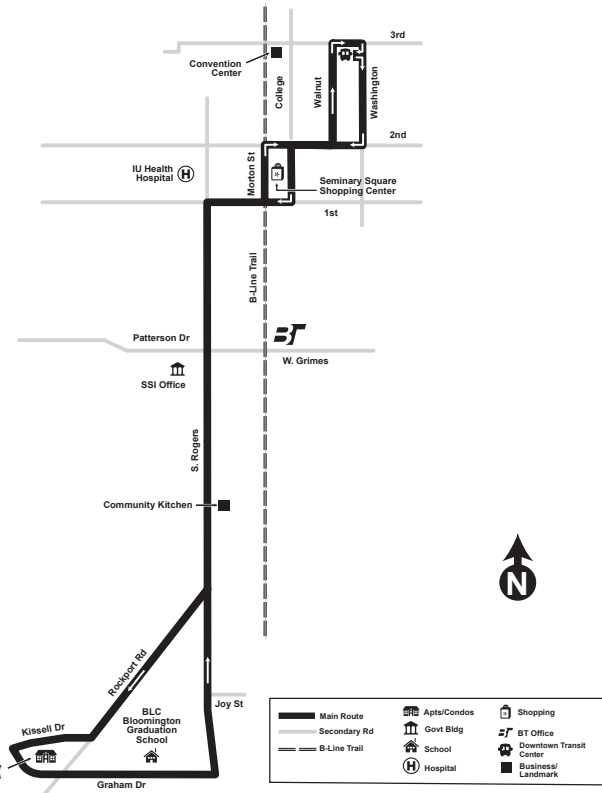

Transfers to/from other BT routes

and to/from Rural Transit .....Free

Transfers are only issued to customers who pay fare or use a BT ticket or pass. Transfers are only issued at the time of boarding.

Children 4 & under (with supervision) .....Free

IU Students.....Free

IU Faculty/Staff.....Free

Currently enrolled IU Students and IU staff pay no fare upon presentation of their valid IU student ID card or a specially issued IU faculty/staff bus pass. Drivers may closely examine IU ID cards to ensure validity.

BTaccess-certified persons

riding fixed route.....Free

Passes and Tickets are available at the 3rd & Walnut Transit Center and the BPTC office at 130 W. Grimes Lane.

Schedules are available on cassette, CD, and large print. Call us at 336-RIDE for more information.

All passes and tickets are non-transferrable and non-refundable. Bloomington Transit assumes no responsibility for lost or stolen passes, tickets, and IDs.

Customers with praise, suggestions, or complaints, including complaints relative to disability access or violations of Title VI of the Civil Rights Act of 1964 should contact the BT Customer Service Manager at 336-7433 or at customer@bloomingtontransit.com

Buses do not operate on New Year's Day, Memorial Day, Independence Day, Thanksgiving Day and Christmas Day. Any such holidays that occur on a Sunday will be observed on the following Monday.

2

West 11th Street via Showers Complex

South Rogers

Effective 8/18/14

Track BT & IU Buses In
Real Time At
bt.doublemap.com

BT

FREE
TAKE ONE

336-RIDE

www.bloomingtontransit.com

Bloomington Transit