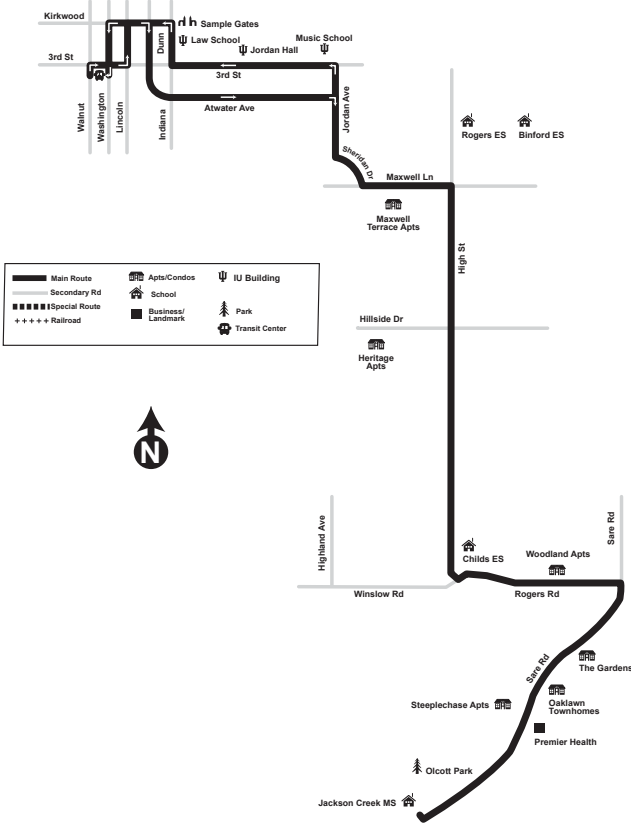

Effective 8/18/14

Track BT & IU Buses In
Real Time At
bt.doublemap.com

BT

**FREE
TAKE ONE**

336-RIDE

www.bloomingtontransit.com

Bloomington Transit

5 SARE RD. ROUTE MAP

5 Sare Road Weekday & Saturday Schedule

LEAVE 3RD & WALNUT	ATWATER & JORDAN	CHILDS SCHOOL	SARE & ROGERS RD.	Arr. JksnCrk Mid/Schl	Lv. JksnCrk Mid/Schl	SARE & ROGERS RD.	SARE & ROGERS RD.	CHILDS SCHOOL	3RD & JORDAN	ARRIVE 3RD & WALNUT
7:40 AM	7:46 AM	7:54 AM	7:56 AM	8:00 AM	7:43 AM	7:17 AM	7:17 AM	7:19 AM	7:25 AM	7:33 AM
8:40 AM	8:46 AM	8:54 AM	8:56 AM	9:00 AM	8:13 AM	8:17 AM	8:17 AM	8:19 AM	8:25 AM	8:33 AM
9:40 AM	9:46 AM	9:54 AM	9:56 AM	10:00 AM	9:13 AM	9:17 AM	9:17 AM	9:19 AM	9:25 AM	9:33 AM
10:40 AM	10:46 AM	10:54 AM	10:56 AM	11:00 AM	10:13 AM	10:17 AM	10:17 AM	10:19 AM	10:25 AM	10:33 AM
11:40 AM	11:46 AM	11:54 AM	11:56 AM	12:00 PM	11:13 AM	11:17 AM	11:17 AM	11:19 AM	11:25 AM	11:33 AM
12:40 PM	12:46 PM	12:54 PM	12:56 PM	1:00 PM	12:13 PM	12:17 PM	12:17 PM	12:19 PM	12:25 PM	12:33 PM
1:40 PM	1:46 PM	1:54 PM	1:56 PM	2:00 PM	1:13 PM	1:17 PM	1:17 PM	1:19 PM	1:25 PM	1:33 PM
2:40 PM	2:46 PM	2:54 PM	2:56 PM	3:00 PM	2:13 PM	2:17 PM	2:17 PM	2:19 PM	2:25 PM	2:33 PM
3:40 PM	3:46 PM	3:54 PM	3:56 PM	4:00 PM	3:13 PM	3:17 PM	3:17 PM	3:19 PM	3:25 PM	3:33 PM
4:40 PM	4:46 PM	4:54 PM	4:56 PM	5:00 PM	4:13 PM	4:17 PM	4:17 PM	4:19 PM	4:25 PM	4:33 PM
5:40 PM	5:46 PM	5:54 PM	5:56 PM	6:00 PM	5:13 PM	5:17 PM	5:17 PM	5:19 PM	5:25 PM	5:33 PM
6:40 PM	6:46 PM	6:54 PM	6:56 PM	7:00 PM	6:13 PM	6:17 PM	6:17 PM	6:19 PM	6:25 PM	6:33 PM
7:40 PM	7:46 PM	7:54 PM	7:56 PM	8:00 PM	7:13 PM	7:17 PM	7:17 PM	7:19 PM	7:25 PM	7:33 PM
8:40 PM	8:46 PM	8:54 PM	8:56 PM	9:00 PM	8:13 PM	8:17 PM	8:17 PM	8:19 PM	8:25 PM	8:33 PM
9:40 PM	9:46 PM	9:54 PM	9:56 PM	10:00 PM	9:13 PM	9:17 PM	9:17 PM	9:19 PM	9:25 PM	9:33 PM
10:40 PM	10:46 PM	10:54 PM	10:56 PM	11:00 PM	10:13 PM	10:17 PM	10:17 PM	10:19 PM	10:25 PM	10:33 PM