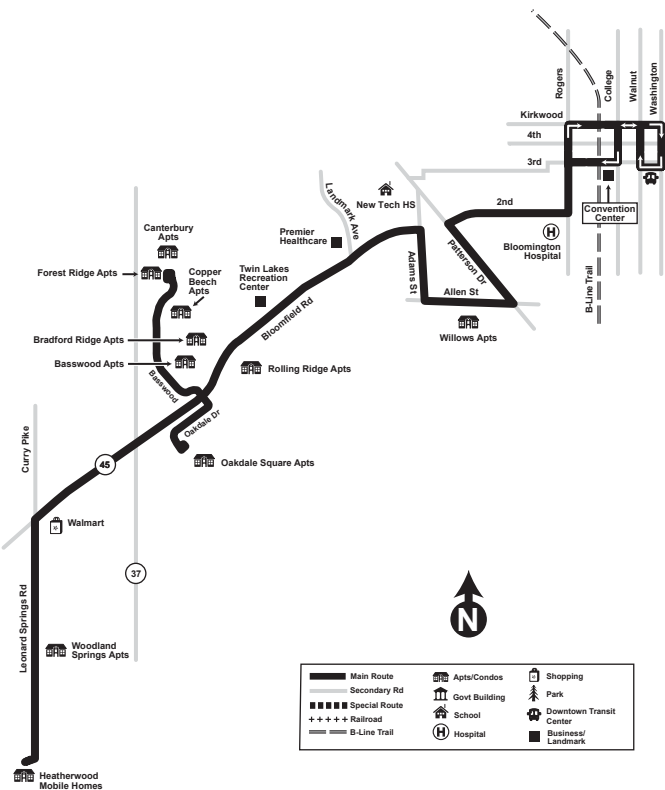

4 BLOOMFIELD ROAD ROUTE MAP

Fare Information

(Fares are subject to change. Exact fare required)

Regular Fare \$1.00
Reduced Fare \$.50

Reduced fares are offered to seniors 60 and over, children enrolled in grades K-12, persons receiving Social Security Income or Social Security Disability Income, Medicare, or who submit a completed BT Reduced Fare application (verified by a doctor or approved agency). Usage of Reduced Fare passes and tickets requires presentation of one's Medicare card, BT reduced Fare ID or BT-issued student ID to the bus driver. Any person not presenting valid ID card will be required to pay the regular fare. Drivers may closely examine ID card to ensure validity. BT-issued ID cards are available with proof of eligibility at the BPTC office located at 130 W. Grimes Lane Monday through Friday from 8:00 to 4:30.