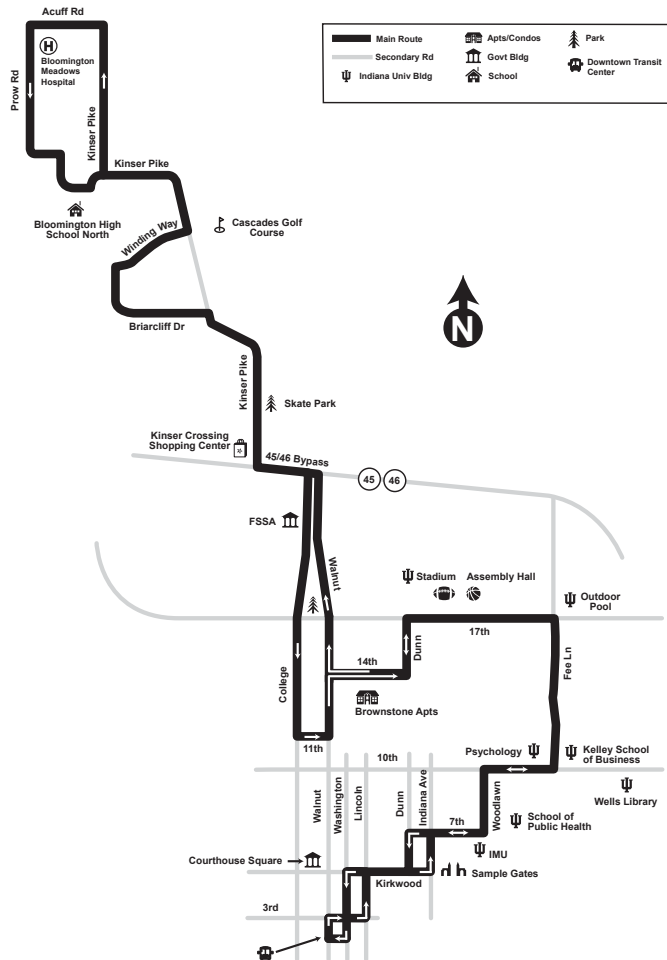

1 FEE LANE / BHS NORTH ROUTE MAP

Fare Information

(Fares are subject to change. Exact fare required)

Regular Fare\$1.00
Reduced Fare\$.50

Reduced fares are offered to seniors 60 and over, children enrolled in grades K-12, persons receiving Social Security Income or Social Security Disability Income, Medicare, or who submit a completed BT Reduced Fare application (verified by a doctor or approved agency). Usage of Reduced Fare passes and tickets requires presentation of one's Medicare card, BT reduced Fare ID or BT-issued student ID to the bus driver. Any person not presenting valid ID card will be required to pay the regular fare. Drivers may closely examine ID card to ensure validity. BT-issued ID cards are available with proof of eligibility at the BPTC office located at 130 W. Grimes Lane Monday through Friday from 8:00 to 4:30.

BTaccess-certified persons
 riding fixed route.....Free

Passes and Tickets are available at the 3rd & Walnut Transit Center and the BPTC office at 130 W. Grimes Lane.

Schedules are available on cassette, CD, and large print. Call us at 336-RIDE for more information.

South Walnut Clear Creek Shopping Center

Effective 8/18/14

FREE TAKE ONE

336-RIDE

www.bloomingtontransit.com

Bloomington Transit

Route 1

1 Fee Lane / BHS North